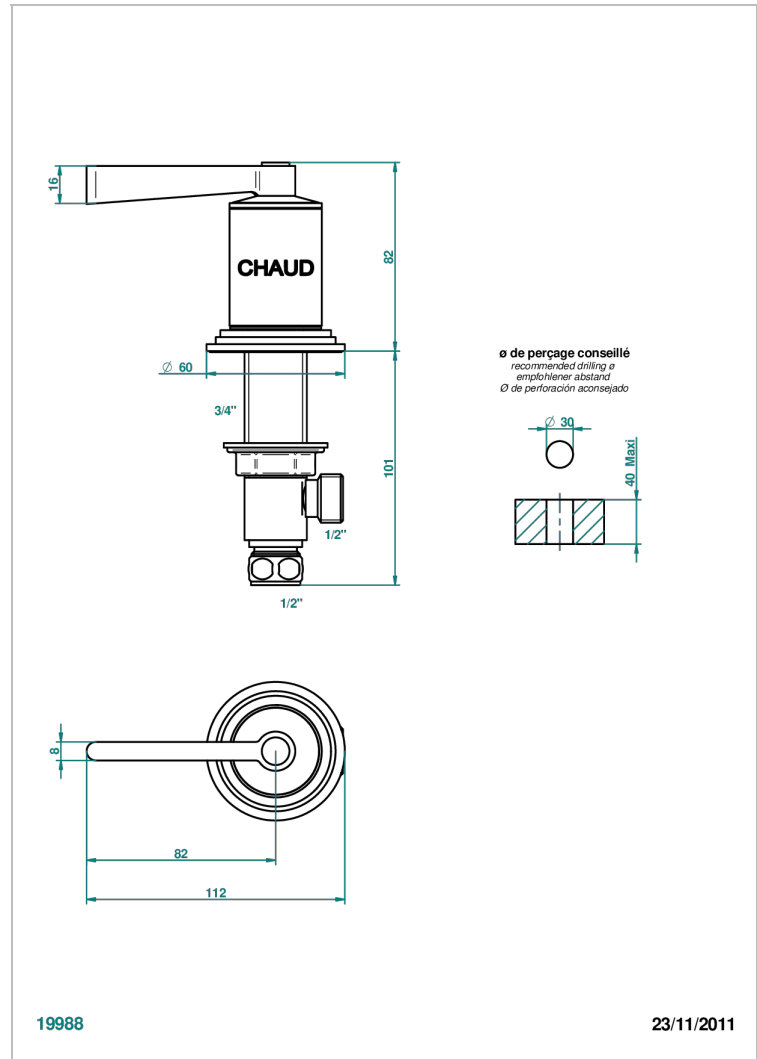

FAUBOURG METAL WITH LEVER

G2U-35/H

Rim mounted 1/2" valve, hot

THG[®]
PARIS

CHARACTERISTIC

- Faubourg Metal with lever
- Rim mounted 1/2" valve, hot

AVAILABLE FINITIONS

Antique nickel - H28
Black ceram - D30
Blush PVD - H62
Brass color PVD - H49
Brown bronze color PVD - F33
Gold color PVD - H52