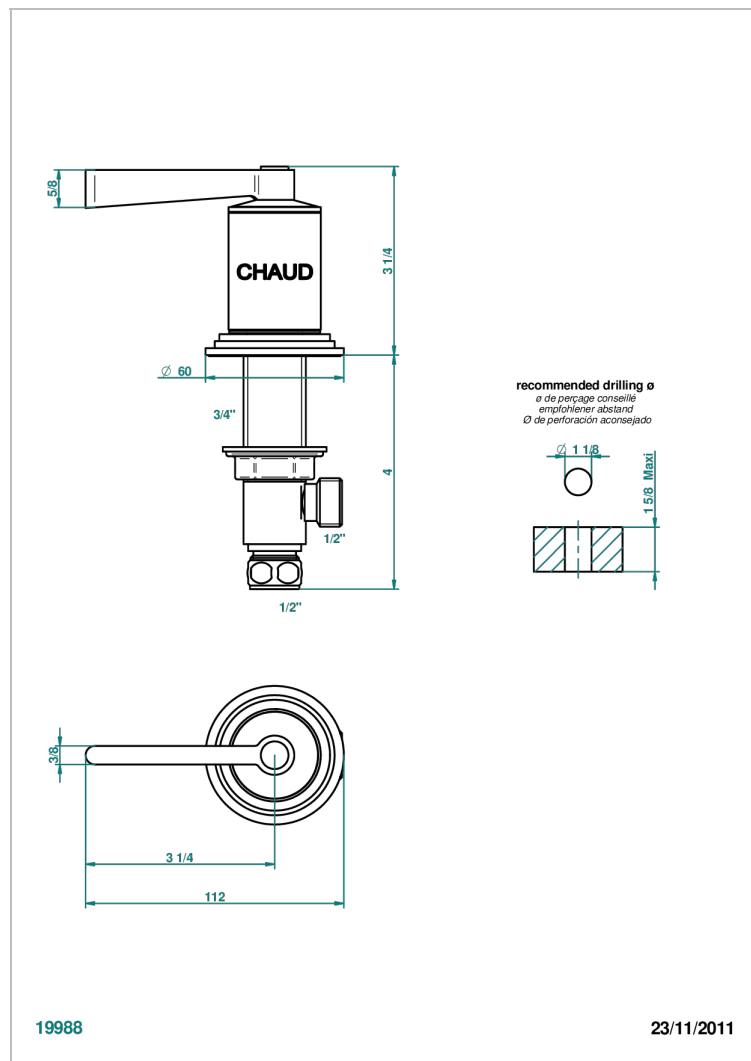

FAUBOURG METAL WITH LEVER

G2U-35/H

Rim mounted 1/2" valve, hot

CHARACTERISTIC

- Faubourg Metal with lever
- Rim mounted 1/2" valve, hot

AVAILABLE FINITIONS

Antique nickel - H28
 Black ceram - D30
 Blush PVD - H62
 Brass color PVD - H49
 Brown bronze color PVD - F33
 Gold color PVD - H52