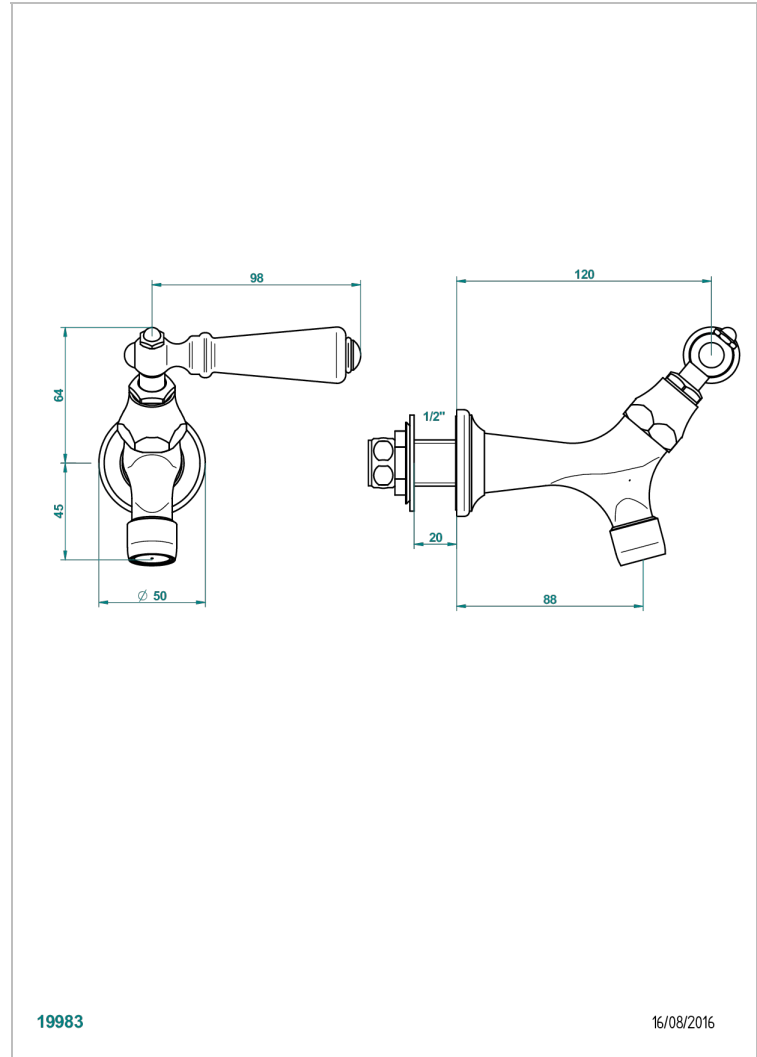

BROADWAY WITH LEVER

A04-166

Wall mounted 1/2" tap

THG[®]
PARIS

19983

16/08/2016

CHARACTERISTIC

- Broadway with Lever
- Wall mounted 1/2" tap

TECHNICAL SPECS

- Recommandé : 3 bars (max. 5 bars) - Advised : 43,5 psi (max. 72 psi)
- 15 l/min à 3 bars (4 gpm at 43.5 psi)

AVAILABLE FINITIONS

Antique nickel - H28
Black ceram - D30
Blush PVD - H62
Brass color PVD - H49
Brown bronze color PVD - F33
Gold color PVD - H52