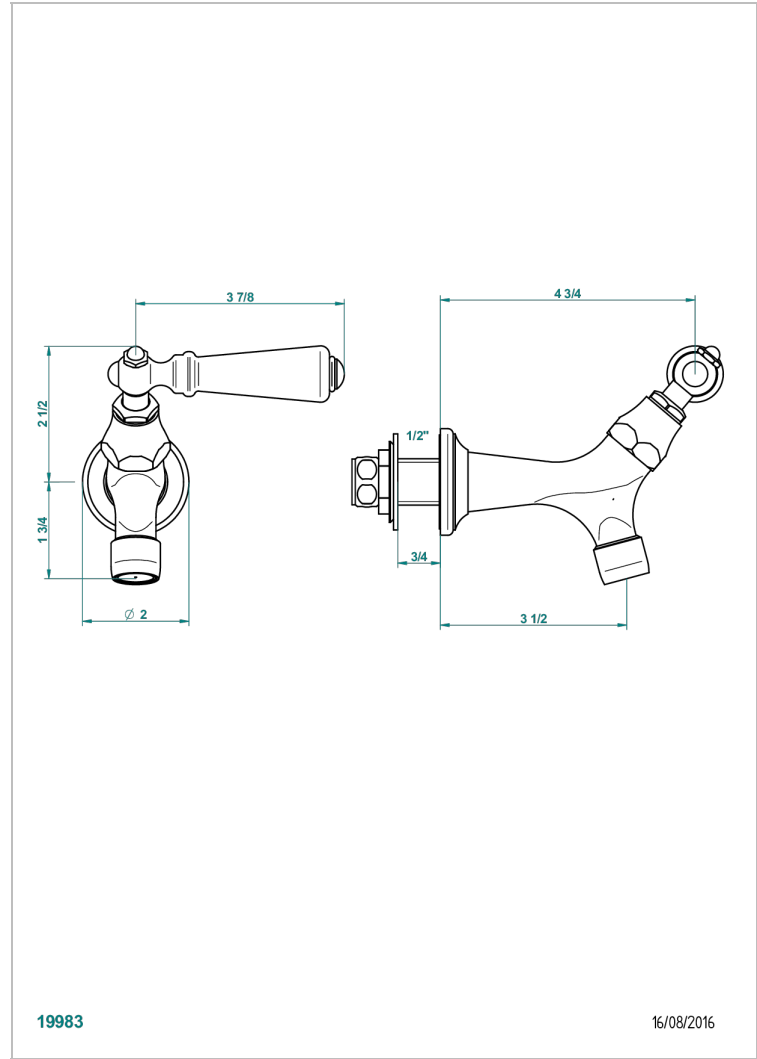

BROADWAY WITH LEVER

A04-166

Wall mounted 1/2" tap

THG[®]
PARIS

CHARACTERISTIC

- Broadway with Lever
- Wall mounted 1/2" tap

TECHNICAL SPECS

- Recommandé : 3 bars (max. 5 bars) - Advised : 43,5 psi (max. 72 psi)
- 15 l/min à 3 bars (4 gpm at 43.5 psi)