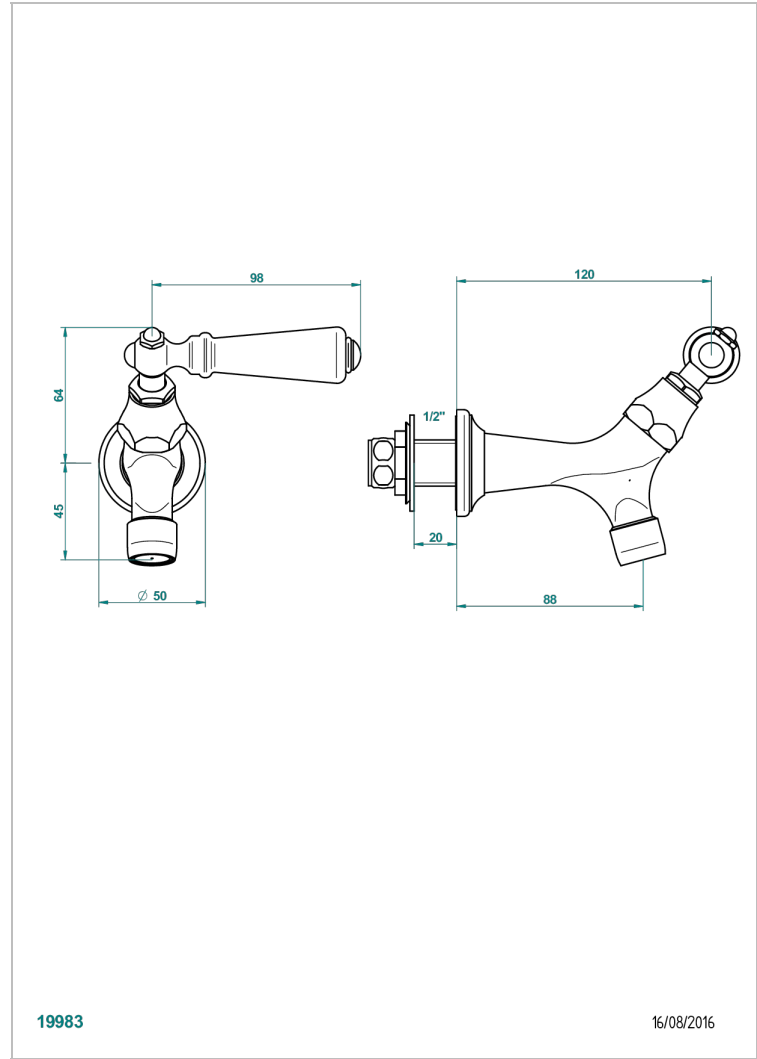

# BROADWAY WITH LEVER

A04-166

Wall mounted 1/2" tap

THG<sup>®</sup>  
PARIS

## CHARACTERISTIC

- Broadway with Lever
- Wall mounted 1/2" tap