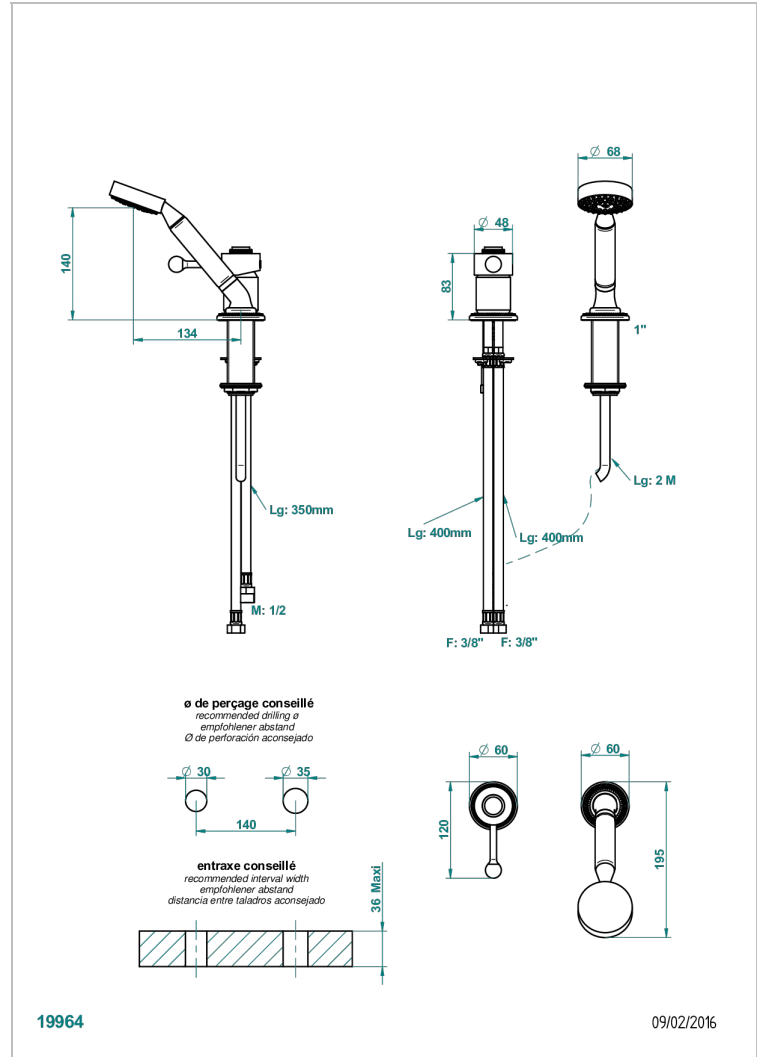

DIPLOMATE ROYALE

U4D-6523/60A

Rim mounted ceramic mixer with handshower

19964

09/02/2016

CHARACTERISTIC

- Diplomate Royale
- Rim mounted ceramic mixer with handshower

AVAILABLE FINITIONS