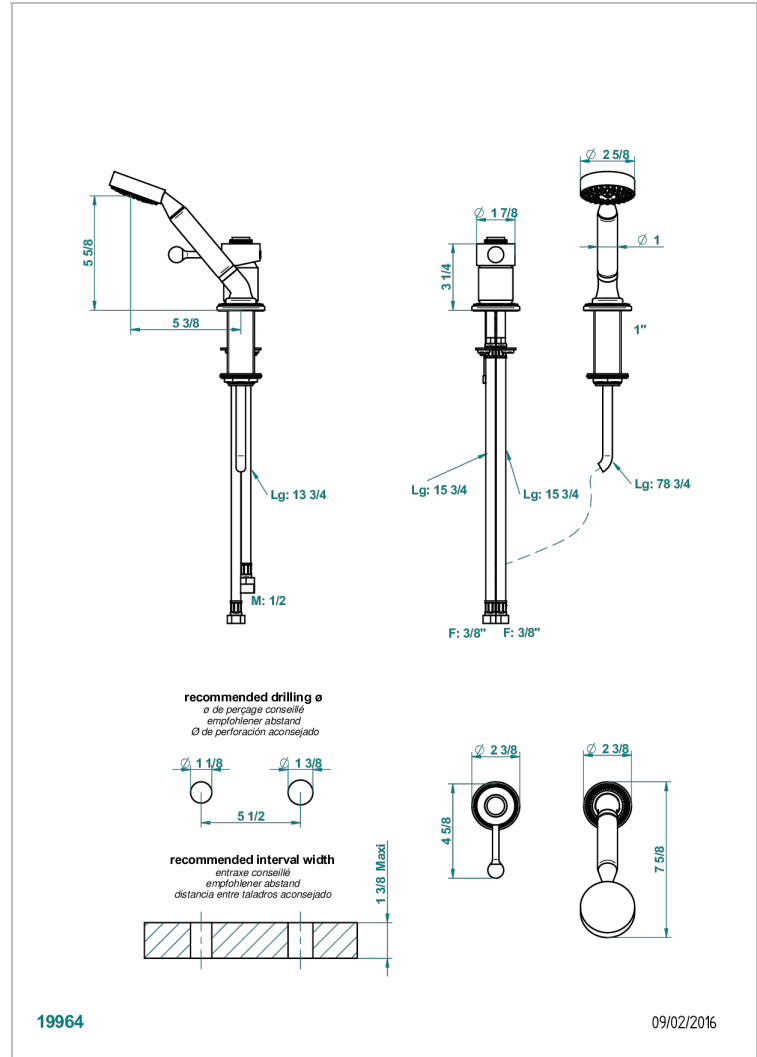

DIPLOMATE ROYALE

U4D-6523/60A

Rim mounted ceramic mixer with handshower

CHARACTERISTIC

- Diplomate Royale
- Rim mounted ceramic mixer with handshower

AVAILABLE FINITIONS

Antique nickel - H28
 Black ceram - D30
 Blush PVD - H62
 Brass color PVD - H49
 Brown bronze color PVD - F33
 Gold color PVD - H52

Nickel color PVD - H55
 Polished chrome (color finish) - A02
 Polished chrome / Polished gold (color finish) - G02
 Polished gold (color finish) - F01
 Polished nickel - B01
 Soft gold - F30

Soft matt gold - F31
 Umber PVD - H66
 Varnished matt antique red copper (color finish) - H07