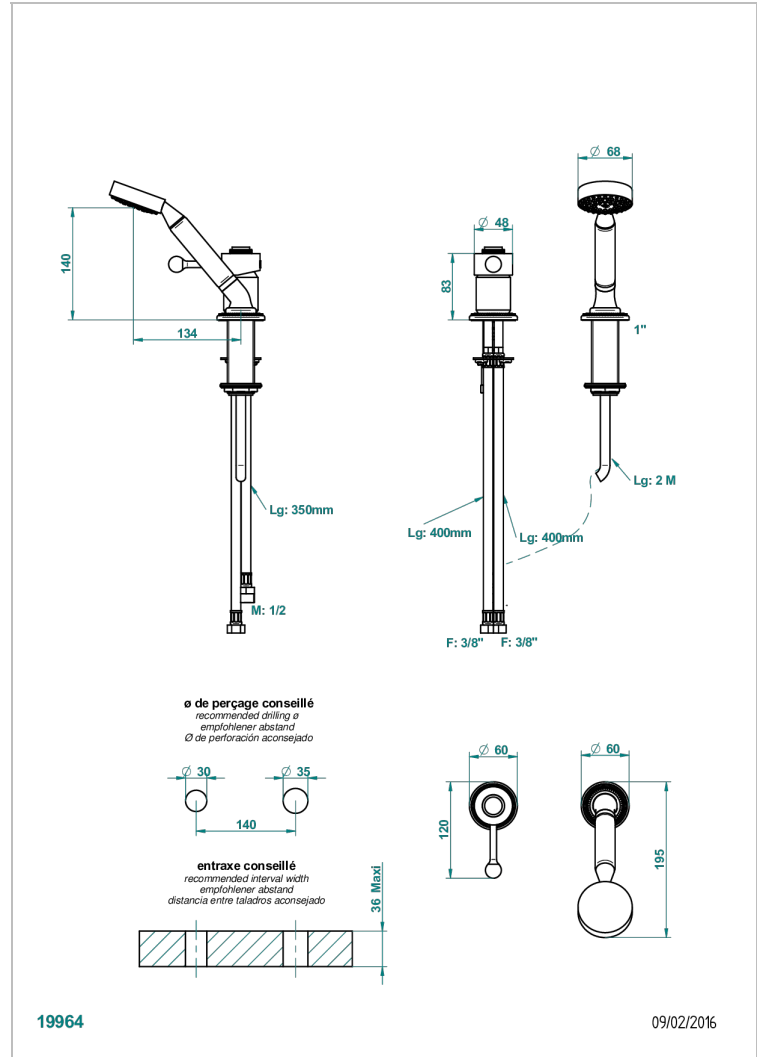

DIPLOMATE ROYALE

U4D-6523/60A

Rim mounted ceramic mixer with handshower

CHARACTERISTIC

- Diplome Royale
- Rim mounted ceramic mixer with handshower

AVAILABLE FINITIONS

Antique nickel - H28
Black ceram - D30
Blush PVD - H62
Brass color PVD - H49
Brown bronze color PVD - F33
Gold color PVD - H52

Graphite PVD - H64
Lacquered light bronze - D01
Matt Umber PVD - H67
Matt blush PVD - H60
Matt brass color PVD - H50
Matt brown bronze color PVD - F34

Matt chrome - C02
Matt gold - F07
Matt gold color PVD - H53
Matt graphite PVD - H65
Matt nickel (color finish) - C01
Matt nickel color PVD - H56

Nickel color PVD - H55
Polished chrome (color finish) - A02
Polished chrome / Polished gold (color finish) - G02
Polished gold (color finish) - F01
Polished nickel - B01
Soft gold - F30

Soft matt gold - F31
Umber PVD - H66
Varnished matt antique red copper (color finish) - H07