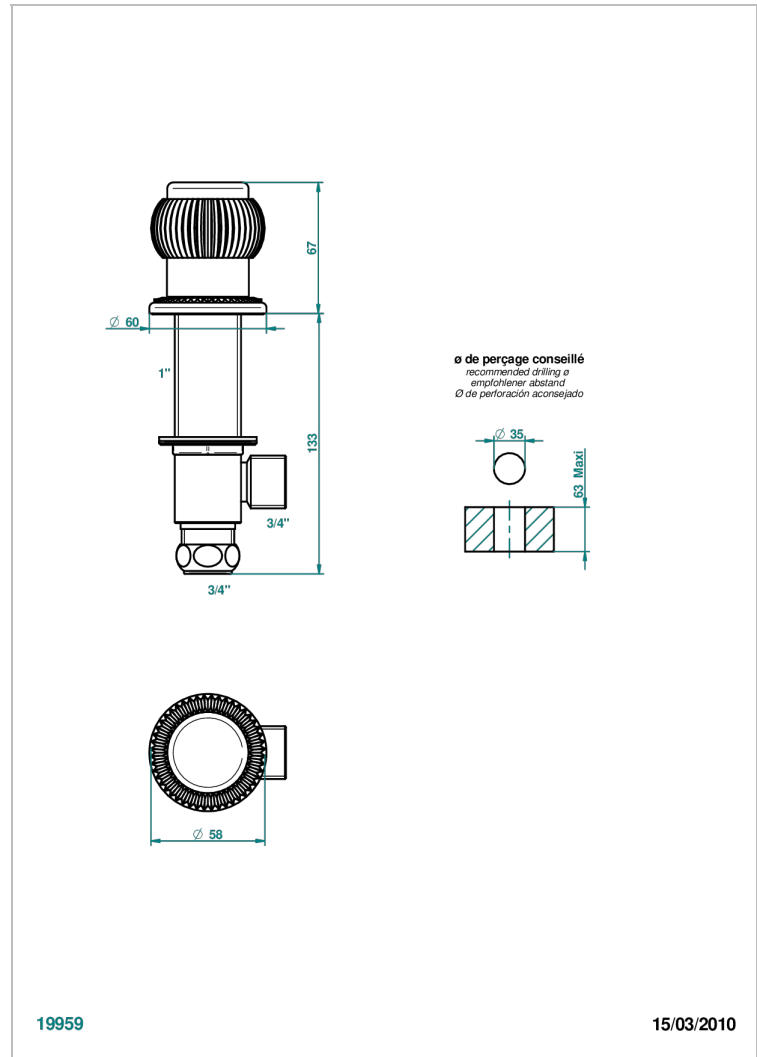

# DIPLOMATE ROYALE

U4D-36

Rim mounted 3/4" valve

THG<sup>®</sup>  
PARIS

## CHARACTERISTIC

- Diplome Royale
- Rim mounted 3/4" valve