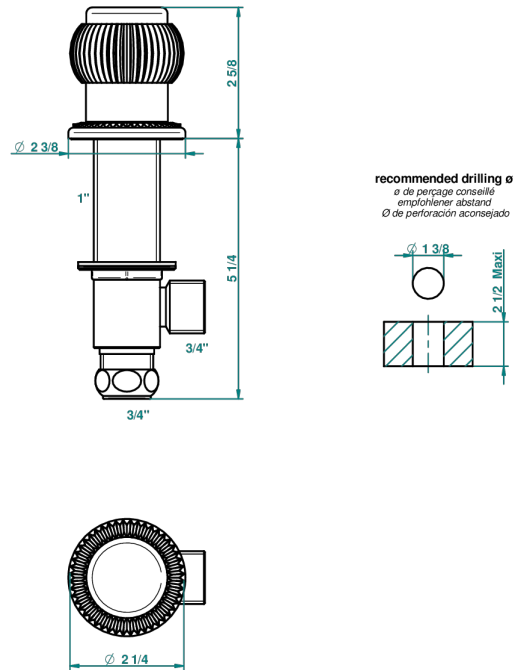

DIPLOMATE ROYALE

U4D-36

Rim mounted 3/4" valve

THG[®]
PARIS

19959

15/03/2010

CHARACTERISTIC

- Diplomate Royale
- Rim mounted 3/4" valve