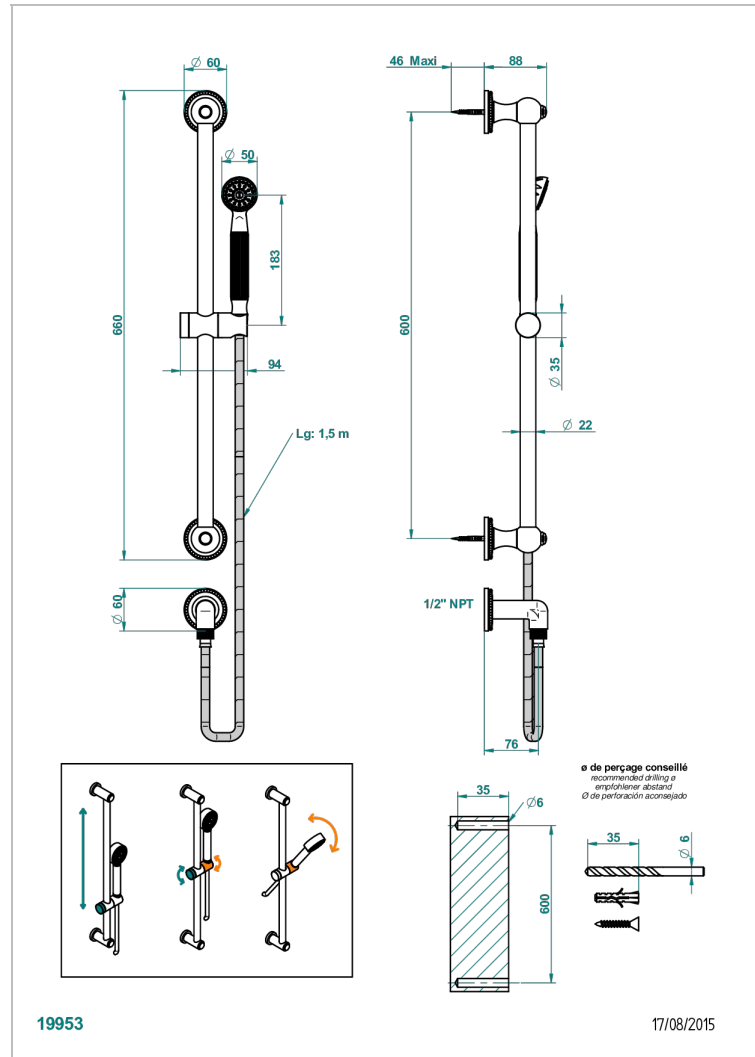

AMOUR DE TRIANON

G24-58/US

Slide bar with handsower and elbow

CHARACTERISTIC

- Amour de Trianon
- Slide bar with handsower and elbow

TECHNICAL SPECS

- Recommandé : 3 bars (max. 5 bars) - Advised : 43,5 psi (max. 72 psi)
- 9,5 l/min à 3 bars (2.5 gpm at 43.5 psi)

AVAILABLE FINITIONS

Black ceram - D30
 Chrome polished - A02
 Chrome polished / gold polished - G02
 Copper antique matt, coated - H07
 Gold mat - F07
 Gold polished - F01

Light coated bronze - D01
 Matt chrome (American satin) - C02
 Matt nickel (American satin) - C01
 Nickel antique / Sovereign - H28
 Nickel polished - B01
 Soft gold - F30