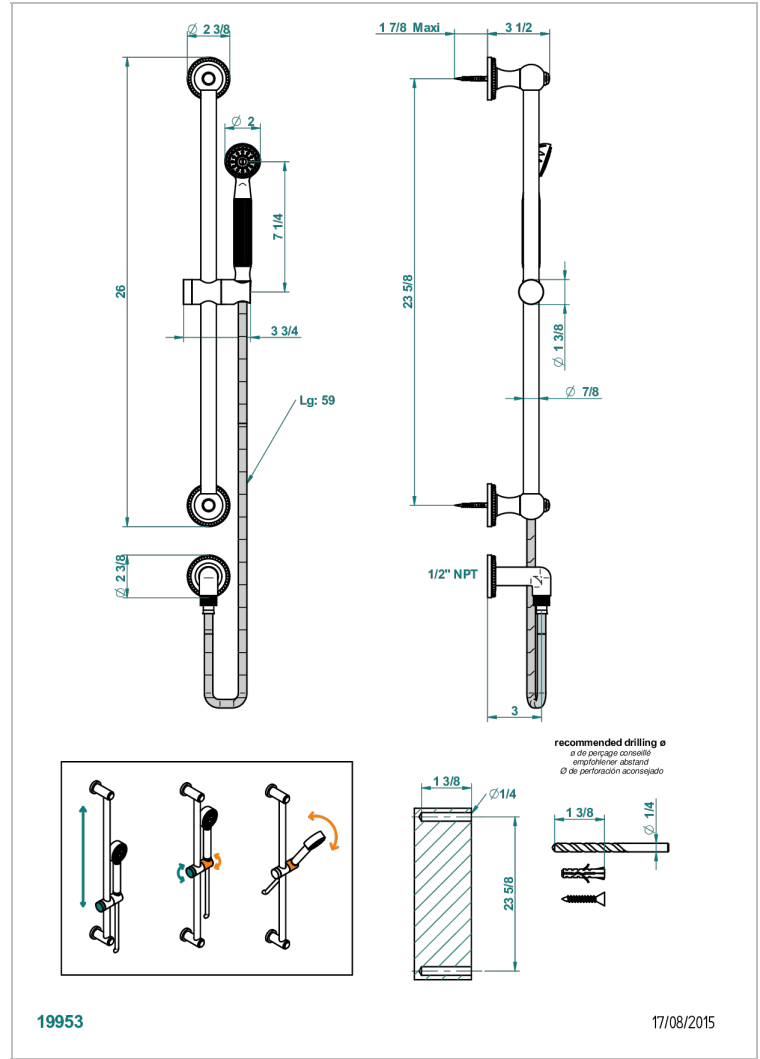

AMOUR DE TRIANON

G24-58/US

Slide bar with handsower and elbow

CHARACTERISTIC

- Amour de Trianon
- Slide bar with handsower and elbow

TECHNICAL SPECS

- Recommandé : 3 bars (max. 5 bars) - Advised : 43,5 psi (max. 72 psi)
- 9,5 l/min à 3 bars (2.5 gpm at 43.5 psi)

AVAILABLE FINITIONS

- Black ceram - D30
- Chrome polished - A02
- Chrome polished / gold polished - G02
- Copper antique matt, coated - H07
- Gold mat - F07
- Gold polished - F01

- Light coated bronze - D01
- Matt chrome (American satin) - C02
- Matt nickel (American satin) - C01
- Nickel antique / Sovereign - H28
- Nickel polished - B01
- Soft gold - F30

- Soft matt gold - F31