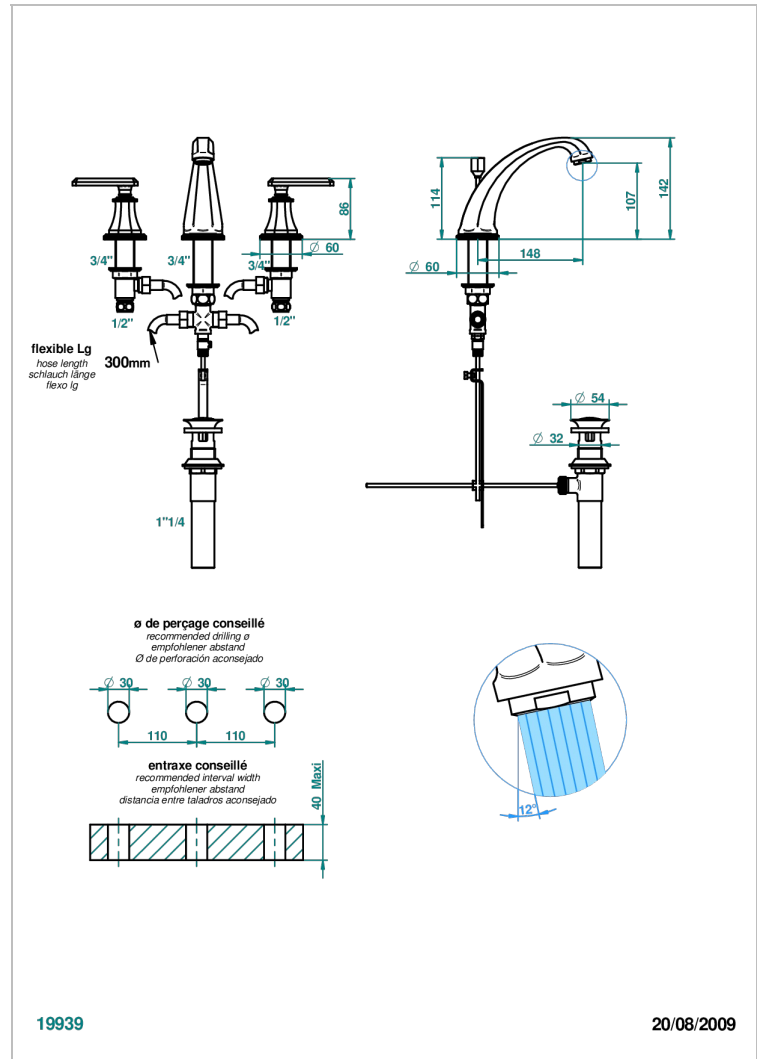

TRADITION WITH LEVER HANDLES

A58-152/US

Widespread lavatory set, high spout, with drain

CHARACTERISTIC

- Tradition with lever handles
- Widespread lavatory set, high spout, with drain

TECHNICAL SPECS

- Recommandé : 3 bars (max. 5 bars) - Advised : 43,5 psi (max. 72 psi)
- 5,7 l/min à 3 bars (1.5 gpm at 43.5 psi)