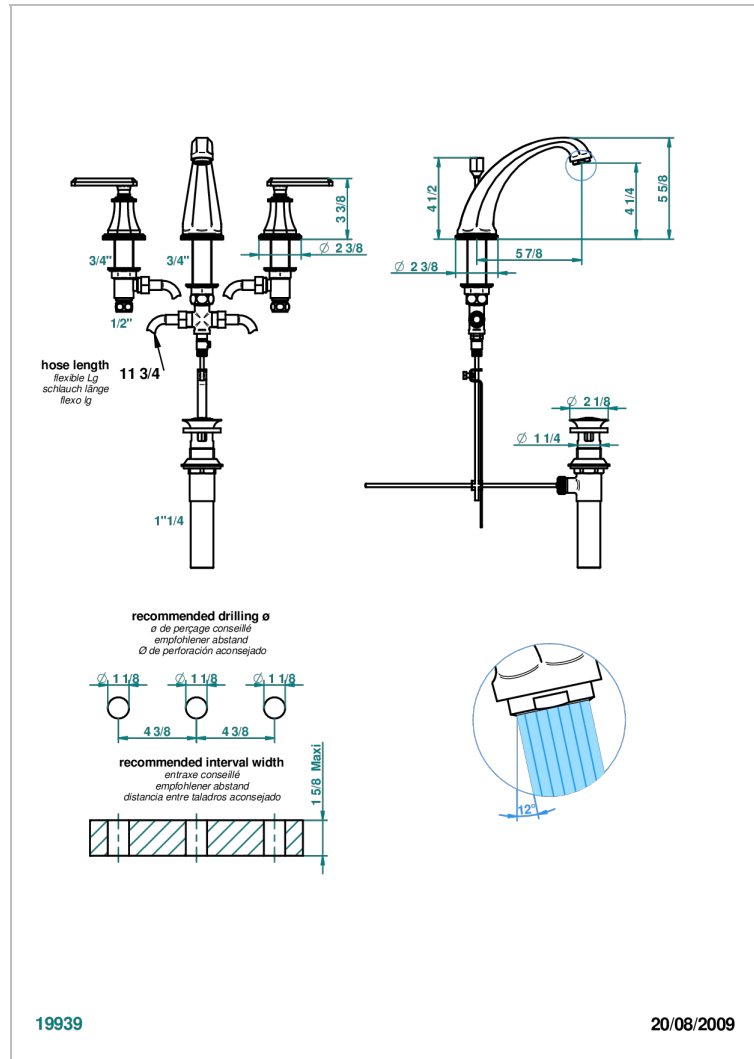

TRADITION WITH LEVER HANDLES

A58-152/US

Widespread lavatory set, high spout, with drain

CHARACTERISTIC

- Tradition with lever handles
- Widespread lavatory set, high spout, with drain

TECHNICAL SPECS

- Recommandé : 3 bars (max. 5 bars) - Advised : 43,5 psi (max. 72 psi)
- 5,7 l/min à 3 bars (1.5 gpm at 43.5 psi)