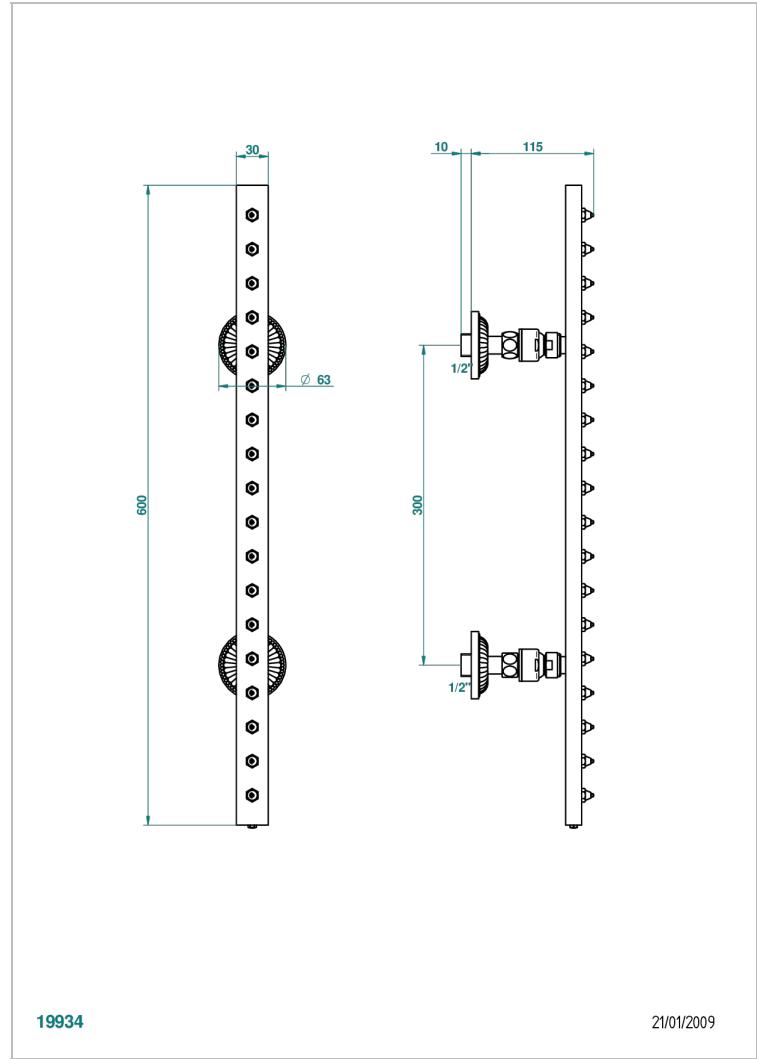

Wall mounted pivot and swivel rainbar, 600 mm (square), with 18 jets with Easyclean system

19934

21/01/2009

### CHARACTERISTIC

- Cygne
- Wall mounted pivot and swivel rainbar, 600 mm (square), with 18 jets with Easyclean system