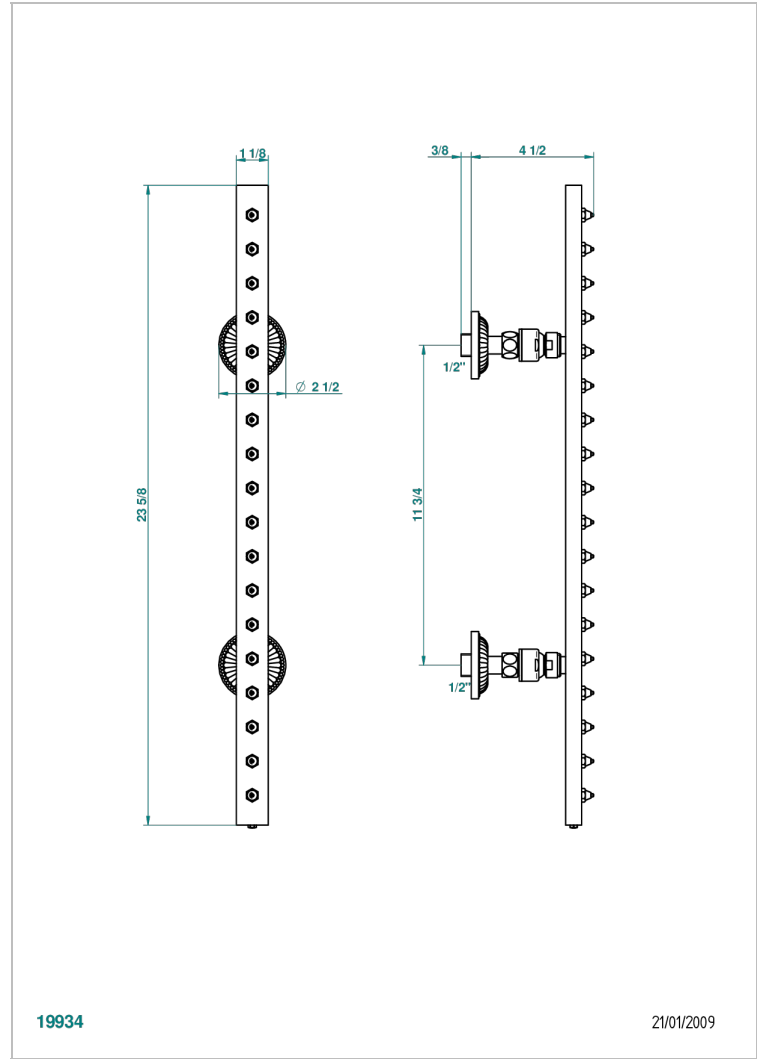

Wall mounted pivot and swivel rainbar, 600 mm (square), with 18 jets with Easyclean system

19934

21/01/2009

### CHARACTERISTIC

- Cygne
- Wall mounted pivot and swivel rainbar, 600 mm (square), with 18 jets with Easyclean system