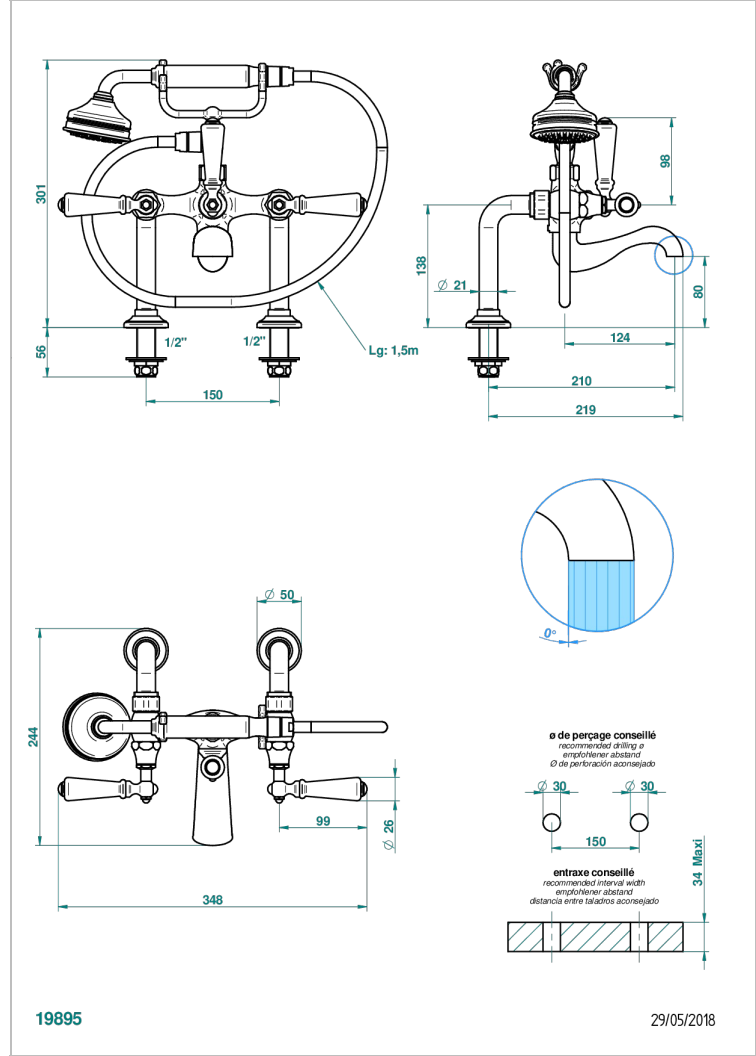

1900 WITH LEVER

G28-13G

Rim mounted 2-hole bath/telephone shower mixer, shower and hose

CHARACTERISTIC

- ACS : 21ACCLY034

TECHNICAL SPECS

- Recommandé : 3 bars (max. 5 bars) - Advised : 43,5 psi (max. 72 psi)
- Bec : 75 l/min à 3 bars - Douchette : 9,5 l/min à 3 bars
- Spout : 19,8 gpm at 43.5 psi - Handshower : 2.5 gpm at 43.5 psi

STANDARDS

AVAILABLE FINITIONS

Antique nickel - H28
Black ceram - D30
Blush PVD - H62
Brass color PVD - H49
Brown bronze color PVD - F33
Gold color PVD - H52

Graphite PVD - H64
Lacquered light bronze - D01
Matt Umber PVD - H67
Matt blush PVD - H60
Matt brass color PVD - H50
Matt brown bronze color PVD - F34