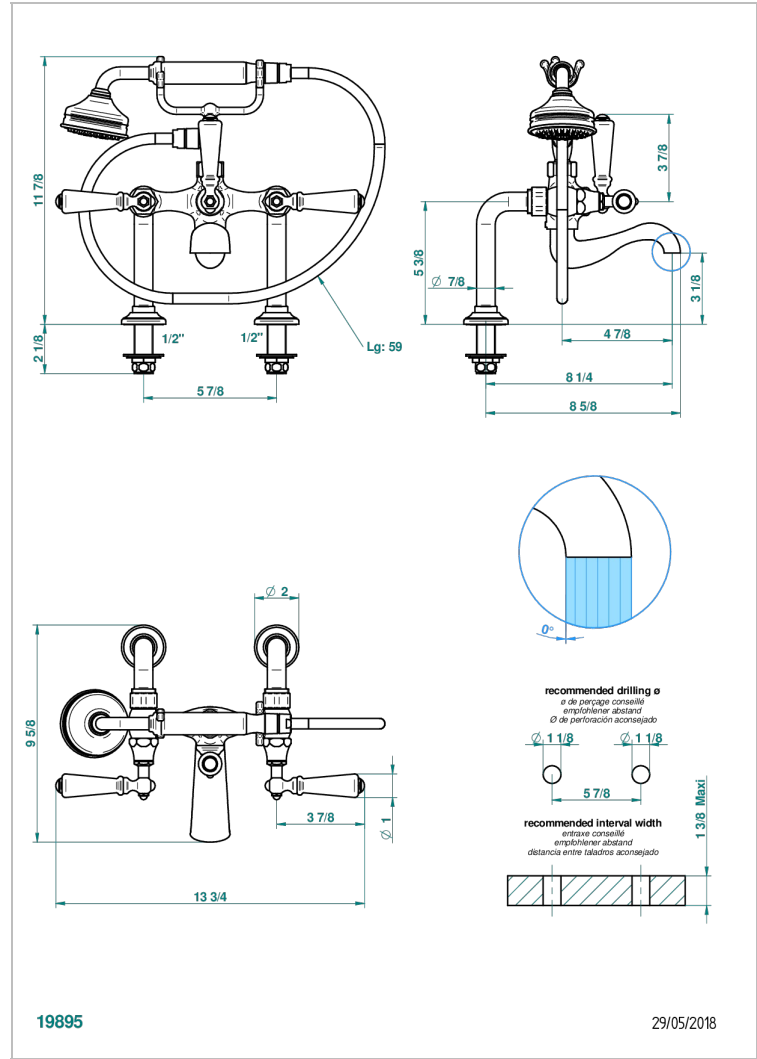

# 1900 WITH LEVER

G28-13G

THG  
PARIS

Rim mounted 2-hole bath/telephone shower mixer, shower and hose

## CHARACTERISTIC

- ACS : 21ACCLY034

## TECHNICAL SPECS

- Recommandé : 3 bars (max. 5 bars) - Advised : 43,5 psi (max. 72 psi)
- Bec : 75 l/min à 3 bars - Douchette : 9,5 l/min à 3 bars
- Spout : 19,8 gpm at 43.5 psi - Handshower : 2.5 gpm at 43.5 psi