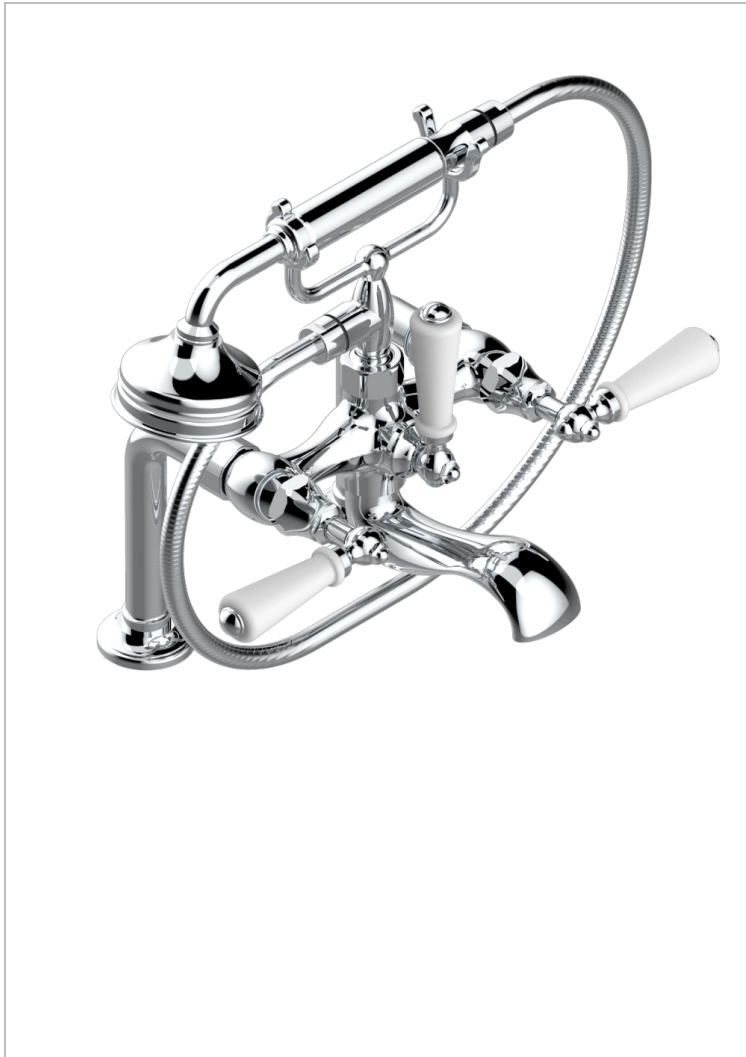

1900 WITH LEVER

G28-13G

Rim mounted 2-hole bath/telephone shower mixer, shower and hose

THG[®]
PARIS

CHARACTERISTIC

- ACS : 21ACCLY034

TECHNICAL SPECS

- Recommandé : 3 bars (max. 5 bars) - Advised : 43,5 psi (max. 72 psi)
- Bec : 75 l/min à 3 bars - Douchette : 9,5 l/min à 3 bars
- Spout : 19,8 gpm at 43.5 psi - Handshower : 2.5 gpm at 43.5 psi

STANDARDS

AVAILABLE FINITIONS

- Antique nickel - H28
- Black ceram - D30
- Blush PVD - H62
- Brass color PVD - H49
- Brown bronze color PVD - F33
- Gold color PVD - H52

- Graphite PVD - H64
- Lacquered light bronze - D01
- Matt Umber PVD - H67
- Matt blush PVD - H60
- Matt brass color PVD - H50
- Matt brown bronze color PVD - F34

- Matt chrome - C02
- Matt gold - F07
- Matt gold color PVD - H53
- Matt graphite PVD - H65
- Matt nickel (color finish) - C01
- Matt nickel color PVD - H56

- Natural smoked Brass - A13
- Nickel color PVD - H55
- Polished chrome (color finish) - A02
- Polished chrome / Polished gold (color finish) - G02
- Polished gold (color finish) - F01
- Polished nickel - B01

- Soft gold - F30
- Soft matt gold - F31
- Umber PVD - H66
- Varnished matt antique red copper (color finish) - H07