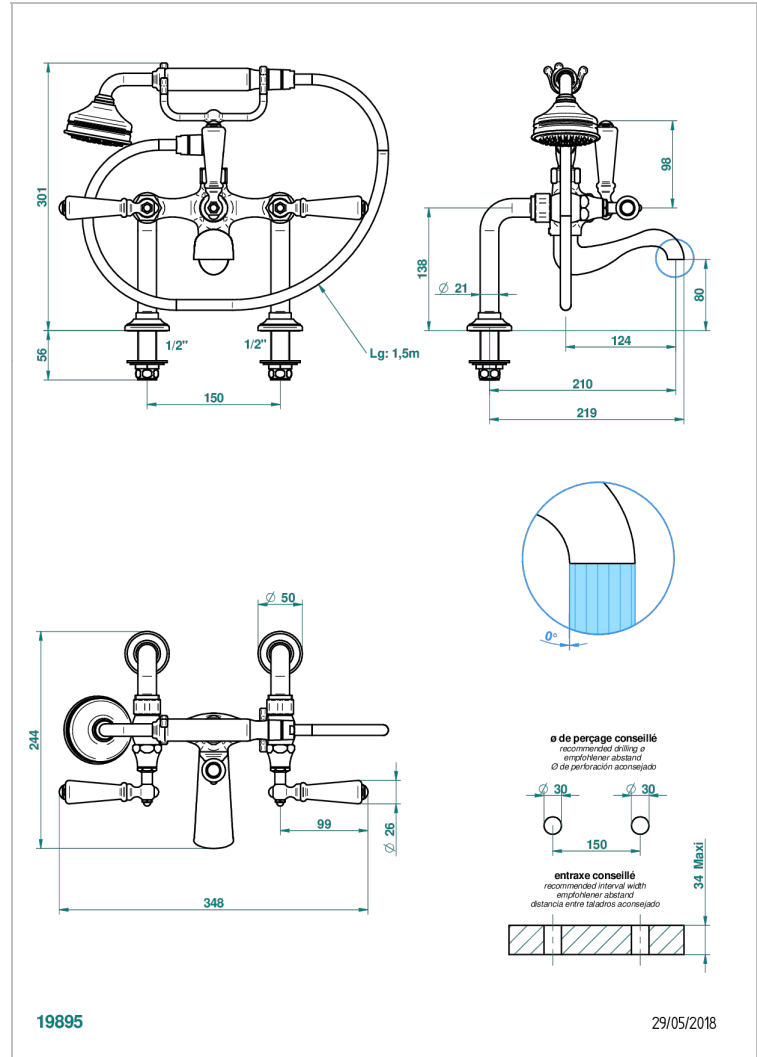

1900 WITH LEVER

G28-13G

Rim mounted 2-hole bath/telephone shower mixer, shower and hose

THG[®]
PARIS

CHARACTERISTIC

- ACS : 21ACCLY034

TECHNICAL SPECS

- Recommandé : 3 bars (max. 5 bars) - Advised : 43,5 psi (max. 72 psi)
- Bec : 75 l/min à 3 bars - Douchette : 9,5 l/min à 3 bars
- Spout : 19,8 gpm at 43.5 psi - Handshower : 2.5 gpm at 43.5 psi

STANDARDS

AVAILABLE FINITIONS

- Antique nickel - H28
- Black ceram - D30
- Blush PVD - H62
- Brass color PVD - H49
- Brown bronze color PVD - F33
- Gold color PVD - H52

- Graphite PVD - H64
- Lacquered light bronze - D01
- Matt Umber PVD - H67
- Matt blush PVD - H60
- Matt brass color PVD - H50
- Matt brown bronze color PVD - F34