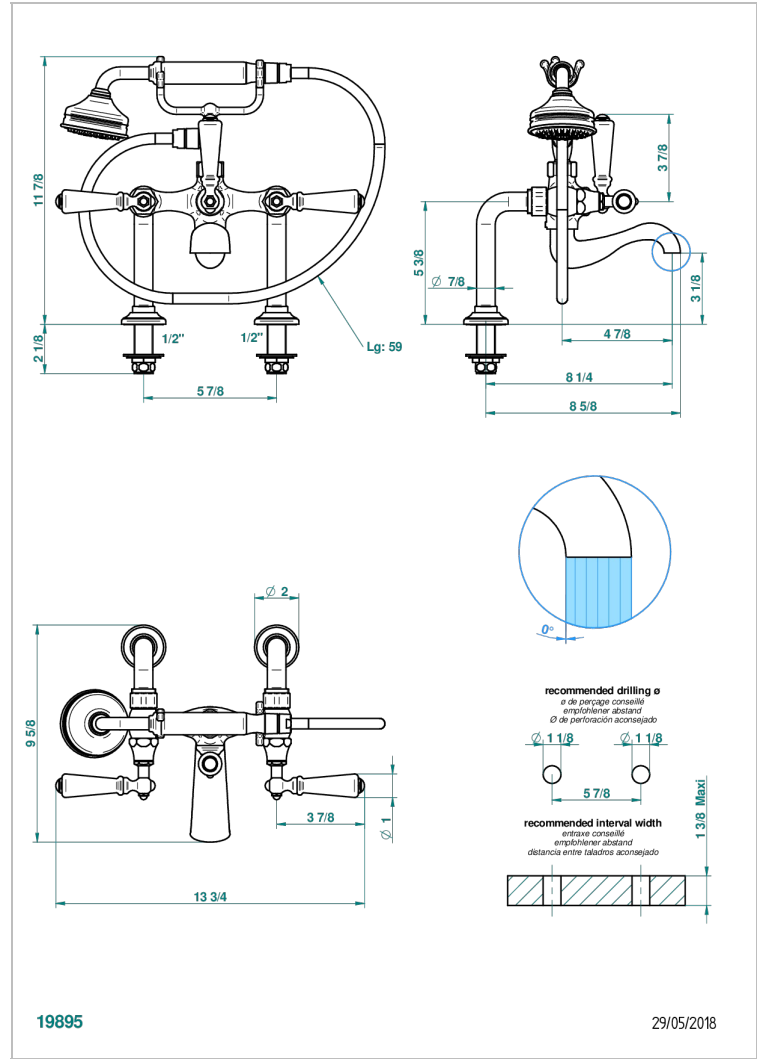

# 1900 WITH LEVER

G28-13G

THG  
PARIS

Rim mounted 2-hole bath/telephone shower mixer, shower and hose

19895

29/05/2018

## CHARACTERISTIC

- ACS : 21ACCLY034

## TECHNICAL SPECS

- Recommandé : 3 bars (max. 5 bars) - Advised : 43,5 psi (max. 72 psi)
- Bec : 75 l/min à 3 bars - Douchette : 9,5 l/min à 3 bars
- Spout : 19,8 gpm at 43.5 psi - Handshower : 2.5 gpm at 43.5 psi