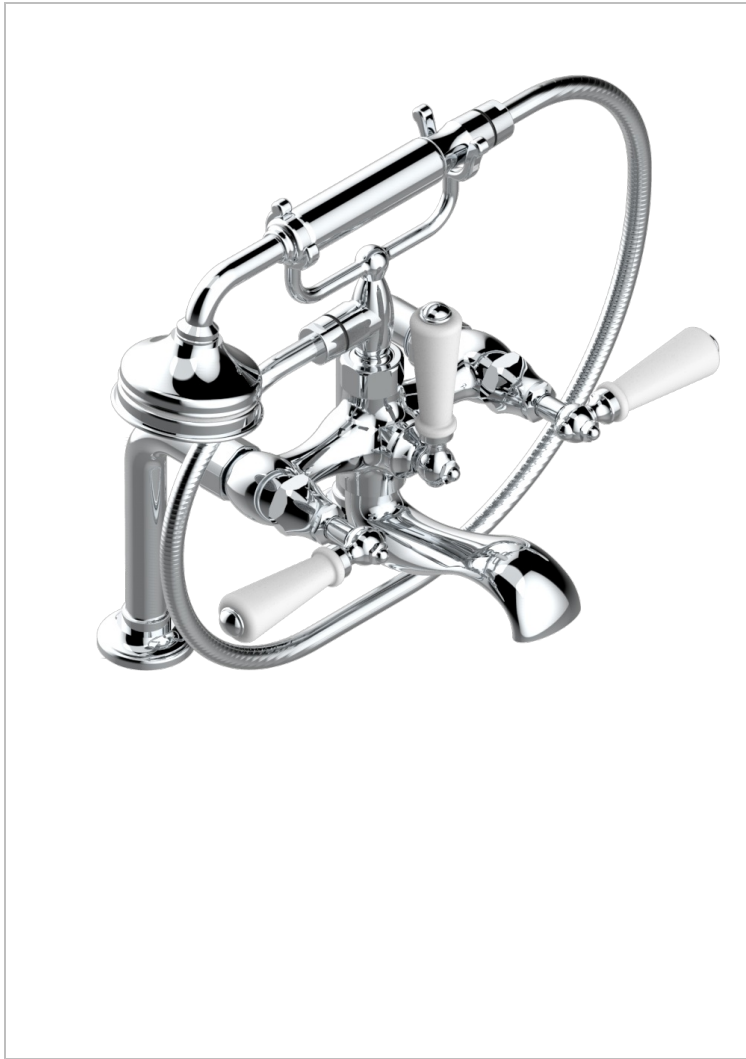

# 1900 WITH LEVER

G28-13G

THG  
PARIS

Rim mounted 2-hole bath/telephone shower mixer, shower and hose

19895

29/05/2018

## CHARACTERISTIC

- ACS : 21ACCLY034

## TECHNICAL SPECS

- Recommandé : 3 bars (max. 5 bars) - Advised : 43,5 psi (max. 72 psi)
- Bec : 75 l/min à 3 bars - Douchette : 9,5 l/min à 3 bars
- Spout : 19,8 gpm at 43.5 psi - Handshower : 2.5 gpm at 43.5 psi

## AVAILABLE FINITIONS

Antique nickel - H28  
Black ceram - D30  
Blush PVD - H62  
Brass color PVD - H49  
Brown bronze color PVD - F33  
Gold color PVD - H52

Graphite PVD - H64  
Lacquered light bronze - D01  
Matt Umber PVD - H67  
Matt blush PVD - H60  
Matt brass color PVD - H50  
Matt brown bronze color PVD - F34