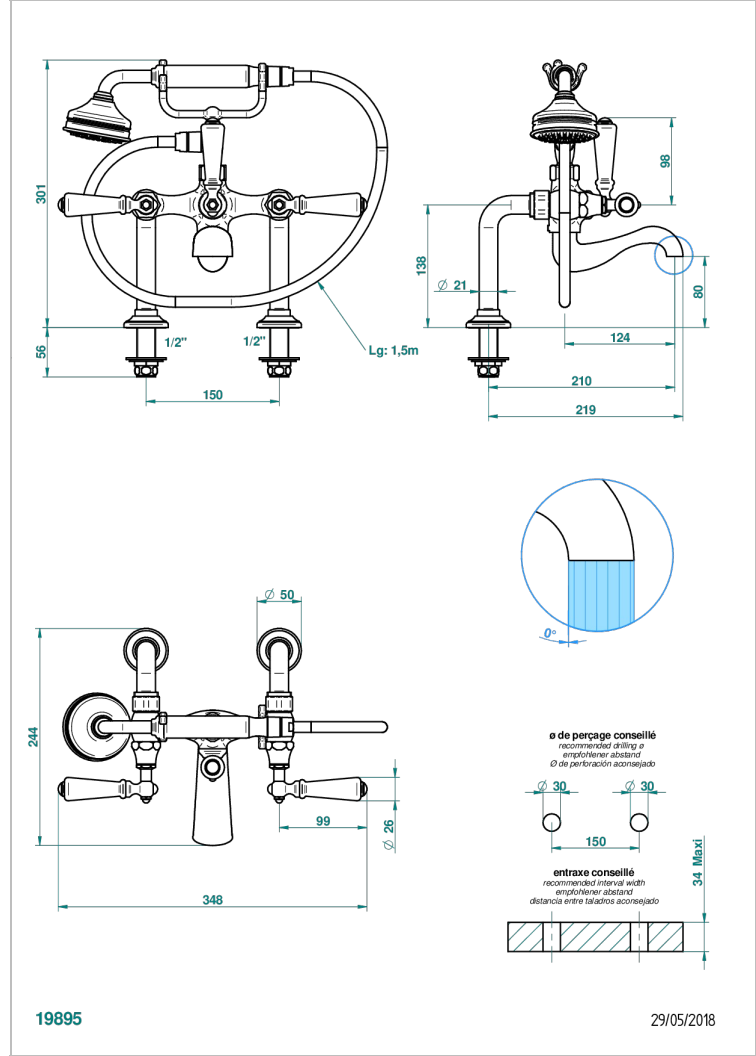

1900 WITH LEVER

G28-13G

Rim mounted 2-hole bath/telephone shower mixer, shower and hose

CHARACTERISTIC

- ACS : 21ACCLY034

TECHNICAL SPECS

- Recommandé : 3 bars (max. 5 bars) - Advised : 43,5 psi (max. 72 psi)
- Bec : 75 l/min à 3 bars - Douchette : 9,5 l/min à 3 bars
- Spout : 19,8 gpm at 43.5 psi - Handshower : 2.5 gpm at 43.5 psi

STANDARDS

AVAILABLE FINITIONS

- | | | | | |
|------------------------------|-----------------------------------|----------------------------------|--|--|
| Antique nickel - H28 | Graphite PVD - H64 | Matt chrome - C02 | Natural smoked Brass - A13 | Soft gold - F30 |
| Black ceram - D30 | Lacquered light bronze - D01 | Matt gold - F07 | Nickel color PVD - H55 | Soft matt gold - F31 |
| Blush PVD - H62 | Matt Umber PVD - H67 | Matt gold color PVD - H53 | Polished chrome (color finish) - A02 | Umber PVD - H66 |
| Brass color PVD - H49 | Matt blush PVD - H60 | Matt graphite PVD - H65 | Polished chrome / Polished gold (color finish) - G02 | Varnished matt antique red copper (color finish) - H07 |
| Brown bronze color PVD - F33 | Matt brass color PVD - H50 | Matt nickel (color finish) - C01 | Polished gold (color finish) - F01 | |
| Gold color PVD - H52 | Matt brown bronze color PVD - F34 | Matt nickel color PVD - H56 | Polished nickel - B01 | |