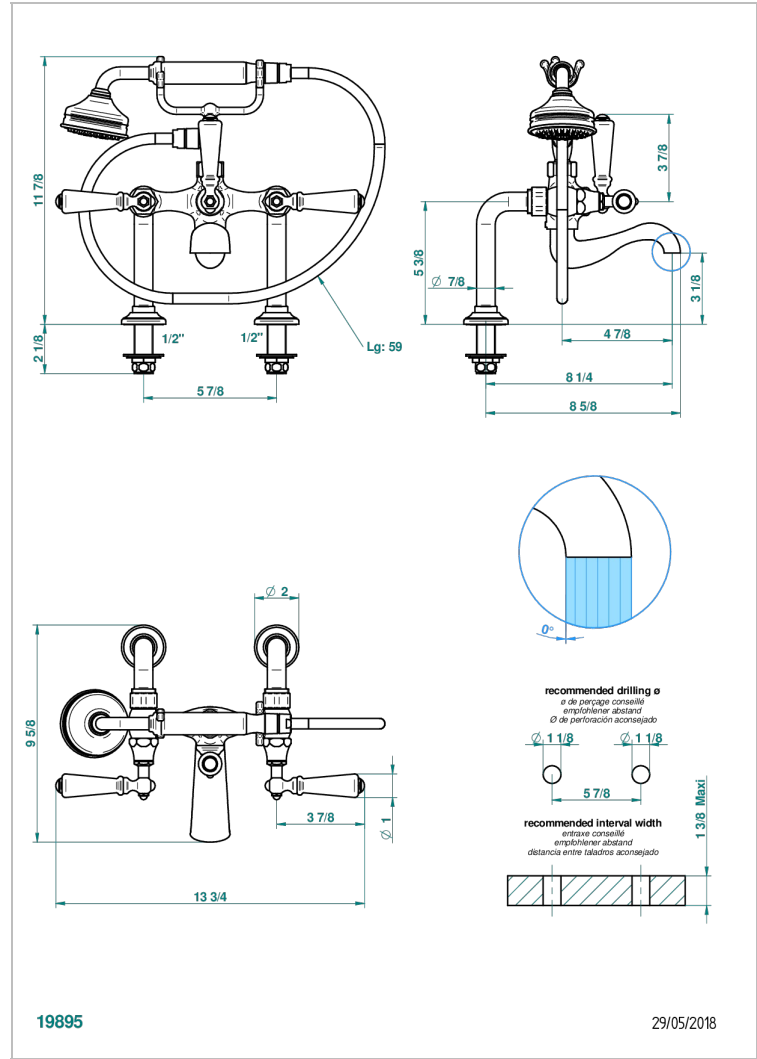

1900 WITH LEVER

G28-13G

Rim mounted 2-hole bath/telephone shower mixer, shower and hose

CHARACTERISTIC

- ACS : 21ACCLY034

TECHNICAL SPECS

- Recommandé : 3 bars (max. 5 bars) - Advised : 43,5 psi (max. 72 psi)
- Bec : 75 l/min à 3 bars - Douchette : 9,5 l/min à 3 bars
- Spout : 19,8 gpm at 43.5 psi - Handshower : 2.5 gpm at 43.5 psi

STANDARDS

AVAILABLE FINITIONS

Antique nickel - H28
Black ceram - D30
Blush PVD - H62
Brass color PVD - H49
Brown bronze color PVD - F33
Gold color PVD - H52

Graphite PVD - H64
Lacquered light bronze - D01
Matt Umber PVD - H67
Matt blush PVD - H60
Matt brass color PVD - H50
Matt brown bronze color PVD - F34