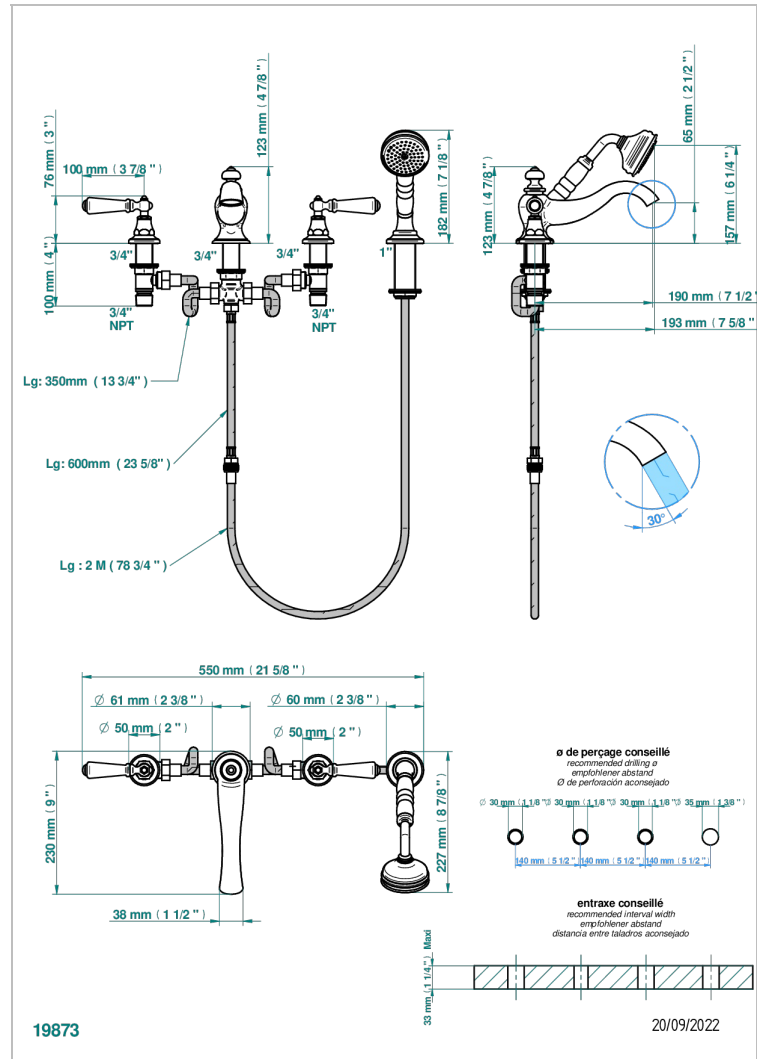

BROADWAY WITH WHITE PORCELAIN LEVER HANDLES

A04-112BSGUS

Roman tub set with diverter spout and handshower, 3/4" valves

CHARACTERISTIC

- ASME : ASME A112.18.1-2011/CSA B125.1-11

TECHNICAL SPECS

- Recommandé : 3 bars (max. 5 bars) - Advised : 43,5 psi (max. 72 psi)
- Bec : 22 l/min à 3 bars - Douchette : 9,5 l/min à 3 bars
- Spout : 5.82 gpm at 43.5 psi - Handshower : 2.5 gpm at 43.5 psi
- Débit 2 fonctions utilisées : 22 l/min à 3 bars cumulés - 2 fonctions used : 5.82 gpm at 43.5 psi cumulated

STANDARDS

AVAILABLE FINITIONS

Black ceram - D30
Blush PVD - H62
Brass color PVD - H49
Brown bronze color PVD - F33
Chrome polished - A02
Chrome polished / gold polished - G02

Copper antique matt, coated - H07
Gold color PVD - H52
Gold mat - F07
Gold polished - F01
Graphite PVD - H64
Light coated bronze - D01

Nickel polished - B01
Soft gold - F30
Soft matt gold - F31
Umber PVD - H66