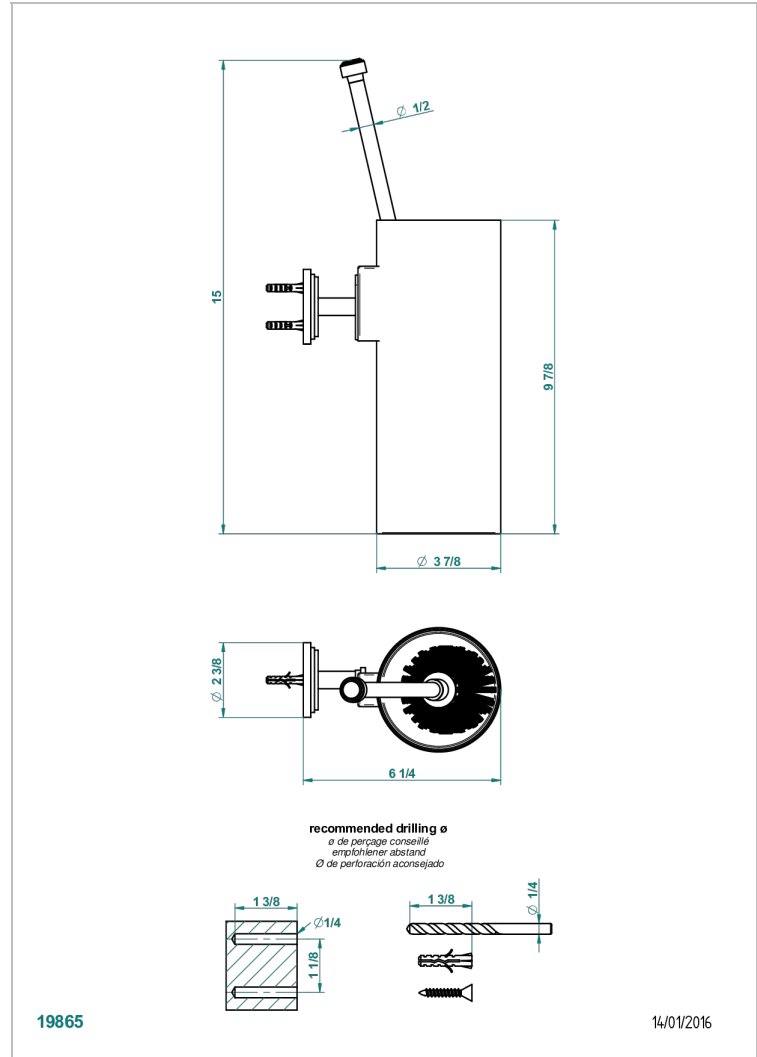

FRIVOLE WITH LEVER HANDLES

G2S-4720

Wall mounted toilet brush holder

CHARACTERISTIC

- Frivole with lever handles
- Wall mounted toilet brush holder

AVAILABLE FINITIONS

Black ceram - D30
Blush PVD - H62
Brass color PVD - H49
Brown bronze color PVD - F33
Chrome polished - A02
Chrome polished / gold polished - G02