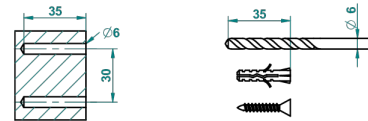

19865

14/01/2016

CHARACTERISTIC

- Frivole
- Wall mounted toilet brush holder

AVAILABLE FINITIONS

Black ceram - D30
Blush PVD - H62
Brass color PVD - H49
Brown bronze color PVD - F33
Chrome polished - A02
Chrome polished / gold polished - G02

Gold color PVD - H52
Gold mat - F07
Gold polished - F01
Graphite PVD - H64
Matt Umber PVD - H67
Matt blush PVD - H60

Matt brass color PVD - H50
Matt brown bronze color PVD - F34
Matt chrome (American satin) - C02
Matt gold color PVD - H53
Matt graphite PVD - H65
Matt nickel (American satin) - C01

Matt nickel color PVD - H56
Nickel antique / Sovereign - H28
Nickel color PVD - H55
Nickel polished - B01
Soft gold - F30
Soft matt gold - F31

Umber PVD - H66