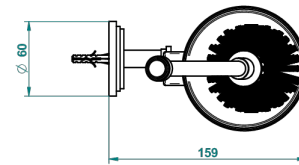

FROUFROU WITH LEVER HANDLES

G2P-4720

Wall mounted toilet brush holder

THG®
PARIS

19865

14/01/2016

CHARACTERISTIC

- Froufrou with lever handles
- Wall mounted toilet brush holder

AVAILABLE FINITIONS

Black ceram - D30
Blush PVD - H62
Brass color PVD - H49
Brown bronze color PVD - F33
Chrome polished - A02
Chrome polished / gold polished - G02

Gold color PVD - H52
Gold mat - F07
Gold polished - F01
Graphite PVD - H64
Matt Umber PVD - H67
Matt blush PVD - H60

Matt brass color PVD - H50
Matt brown bronze color PVD - F34
Matt chrome (American satin) - C02
Matt gold color PVD - H53
Matt graphite PVD - H65
Matt nickel (American satin) - C01

Matt nickel color PVD - H56
Nickel antique / Sovereign - H28
Nickel color PVD - H55
Nickel polished - B01
Soft gold - F30
Soft matt gold - F31

Umber PVD - H66