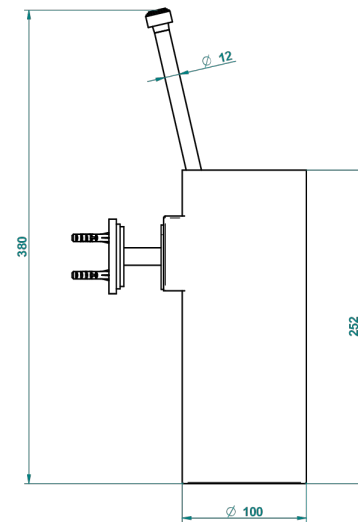

FROUFROU WITH LEVER HANDLES

G2P-4720

Wall mounted toilet brush holder

THG®
PARIS

19865

14/01/2016

CHARACTERISTIC

- Froufrou with lever handles
- Wall mounted toilet brush holder

AVAILABLE FINITIONS

Black ceram - D30
Blush PVD - H62
Brass color PVD - H49
Brown bronze color PVD - F33
Chrome polished - A02
Chrome polished / gold polished - G02

Gold color PVD - H52
Gold mat - F07
Gold polished - F01
Graphite PVD - H64
Matt Umber PVD - H67
Matt blush PVD - H60

Matt brass color PVD - H50
Matt brown bronze color PVD - F34
Matt chrome (American satin) - C02
Matt gold color PVD - H53
Matt graphite PVD - H65
Matt nickel (American satin) - C01

Matt nickel color PVD - H56
Nickel antique / Sovereign - H28
Nickel color PVD - H55
Nickel polished - B01
Soft gold - F30
Soft matt gold - F31

Umber PVD - H66