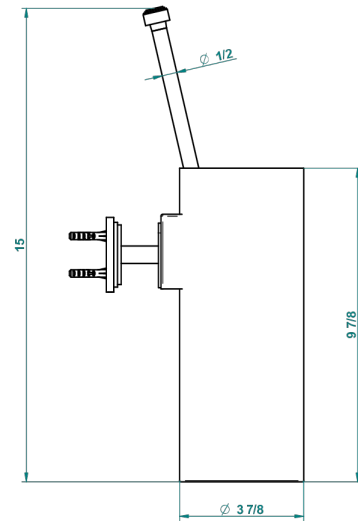

FROUFROU WITH LEVER HANDLES

G2P-4720

Wall mounted toilet brush holder

THG®
PARIS

19865

14/01/2016

CHARACTERISTIC

- Froufrou with lever handles
- Wall mounted toilet brush holder

AVAILABLE FINITIONS

Black ceram - D30
Blush PVD - H62
Brass color PVD - H49
Brown bronze color PVD - F33
Chrome polished - A02
Chrome polished / gold polished - G02

Gold color PVD - H52
Gold mat - F07
Gold polished - F01
Graphite PVD - H64
Matt Umber PVD - H67
Matt blush PVD - H60

Matt brass color PVD - H50
Matt brown bronze color PVD - F34
Matt chrome (American satin) - C02
Matt gold color PVD - H53
Matt graphite PVD - H65
Matt nickel (American satin) - C01

Matt nickel color PVD - H56
Nickel antique / Sovereign - H28
Nickel color PVD - H55
Nickel polished - B01
Soft gold - F30
Soft matt gold - F31

Umber PVD - H66