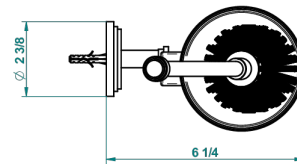

FROUFROU WITH LEVER HANDLES

G2P-4720

Wall mounted toilet brush holder

THG®
PARIS

19865

14/01/2016

CHARACTERISTIC

- Froufrou with lever handles
- Wall mounted toilet brush holder

AVAILABLE FINITIONS

Black ceram - D30
Blush PVD - H62
Brass color PVD - H49
Brown bronze color PVD - F33
Chrome polished - A02
Chrome polished / gold polished - G02

Gold color PVD - H52
Gold mat - F07
Gold polished - F01
Graphite PVD - H64
Matt Umber PVD - H67
Matt blush PVD - H60

Matt brass color PVD - H50
Matt brown bronze color PVD - F34
Matt chrome (American satin) - C02
Matt gold color PVD - H53
Matt graphite PVD - H65
Matt nickel (American satin) - C01

Matt nickel color PVD - H56
Nickel antique / Sovereign - H28
Nickel color PVD - H55
Nickel polished - B01
Soft gold - F30
Soft matt gold - F31

Umber PVD - H66