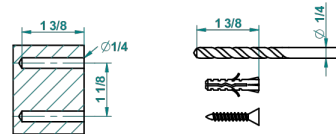

FROUFROU WITH LEVER HANDLES

G2P-4720

Wall mounted toilet brush holder

THG®
PARIS

19865

14/01/2016

CHARACTERISTIC

- Froufrou with lever handles
- Wall mounted toilet brush holder

AVAILABLE FINITIONS

Black ceram - D30
Blush PVD - H62
Brass color PVD - H49
Brown bronze color PVD - F33
Chrome polished - A02
Chrome polished / gold polished - G02

Gold color PVD - H52
Gold mat - F07
Gold polished - F01
Graphite PVD - H64
Matt Umber PVD - H67
Matt blush PVD - H60

Matt brass color PVD - H50
Matt brown bronze color PVD - F34
Matt chrome (American satin) - C02
Matt gold color PVD - H53
Matt graphite PVD - H65
Matt nickel (American satin) - C01

Matt nickel color PVD - H56
Nickel antique / Sovereign - H28
Nickel color PVD - H55
Nickel polished - B01
Soft gold - F30
Soft matt gold - F31

Umber PVD - H66