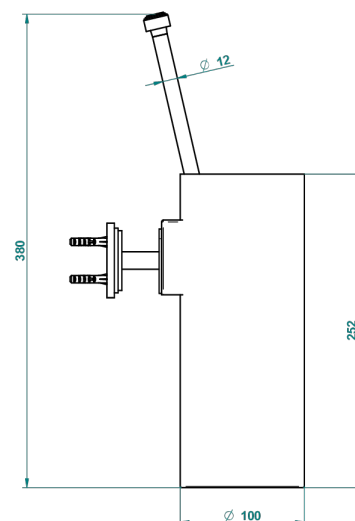

FAUBOURG BLACK PORCELAIN WITH LEVER HANDLES

G2M-4720

Wall mounted toilet brush holder

19865

14/01/2016

CHARACTERISTIC

- Faubourg Black Porcelain with lever handles
- Wall mounted toilet brush holder

AVAILABLE FINITIONS

Black ceram - D30
Blush PVD - H62
Brass color PVD - H49
Brown bronze color PVD - F33
Chrome polished - A02
Chrome polished / gold polished - G02

Gold color PVD - H52
Gold mat - F07
Gold polished - F01
Graphite PVD - H64
Matt Umber PVD - H67
Matt blush PVD - H60

Matt brass color PVD - H50
Matt brown bronze color PVD - F34
Matt chrome (American satin) - C02
Matt gold color PVD - H53
Matt graphite PVD - H65
Matt nickel (American satin) - C01

Matt nickel color PVD - H56
Natural smoked Brass - A13
Nickel antique / Sovereign - H28
Nickel color PVD - H55
Nickel polished - B01
Soft gold - F30

Soft matt gold - F31
Umber PVD - H66