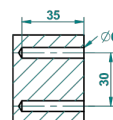

FAUBOURG BLACK PORCELAIN WITH LEVER HANDLES

G2M-4720

Wall mounted toilet brush holder

19865

14/01/2016

CHARACTERISTIC

- Faubourg Black Porcelain with lever handles
- Wall mounted toilet brush holder

AVAILABLE FINITIONS

Black ceram - D30
Blush PVD - H62
Brass color PVD - H49
Brown bronze color PVD - F33
Chrome polished - A02
Chrome polished / gold polished - G02

Gold color PVD - H52
Gold mat - F07
Gold polished - F01
Graphite PVD - H64
Matt Umber PVD - H67
Matt blush PVD - H60

Matt brass color PVD - H50
Matt brown bronze color PVD - F34
Matt chrome (American satin) - C02
Matt gold color PVD - H53
Matt graphite PVD - H65
Matt nickel (American satin) - C01

Matt nickel color PVD - H56
Natural smoked Brass - A13
Nickel antique / Sovereign - H28
Nickel color PVD - H55
Nickel polished - B01
Soft gold - F30

Soft matt gold - F31
Umber PVD - H66