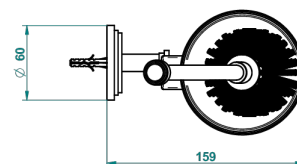

FAUBOURG BLACK PORCELAIN WITH LEVER HANDLES

G2M-4720

Wall mounted toilet brush holder

19865

14/01/2016

CHARACTERISTIC

- Faubourg Black Porcelain with lever handles
- Wall mounted toilet brush holder

AVAILABLE FINITIONS

Black ceram - D30
Blush PVD - H62
Brass color PVD - H49
Brown bronze color PVD - F33
Chrome polished - A02
Chrome polished / gold polished - G02

Gold color PVD - H52
Gold mat - F07
Gold polished - F01
Graphite PVD - H64
Matt Umber PVD - H67
Matt blush PVD - H60

Matt brass color PVD - H50
Matt brown bronze color PVD - F34
Matt chrome (American satin) - C02
Matt gold color PVD - H53
Matt graphite PVD - H65
Matt nickel (American satin) - C01

Matt nickel color PVD - H56
Natural smoked Brass - A13
Nickel antique / Sovereign - H28
Nickel color PVD - H55
Nickel polished - B01
Soft gold - F30

Soft matt gold - F31
Umber PVD - H66