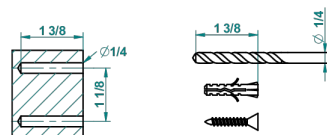

FAUBOURG BLACK PORCELAIN WITH LEVER HANDLES

G2M-4720

Wall mounted toilet brush holder

19865

14/01/2016

CHARACTERISTIC

- Faubourg Black Porcelain with lever handles
- Wall mounted toilet brush holder

AVAILABLE FINITIONS

Black ceram - D30
Blush PVD - H62
Brass color PVD - H49
Brown bronze color PVD - F33
Chrome polished - A02
Chrome polished / gold polished - G02

Gold color PVD - H52
Gold mat - F07
Gold polished - F01
Graphite PVD - H64
Matt Umber PVD - H67
Matt blush PVD - H60

Matt brass color PVD - H50
Matt brown bronze color PVD - F34
Matt chrome (American satin) - C02
Matt gold color PVD - H53
Matt graphite PVD - H65
Matt nickel (American satin) - C01

Matt nickel color PVD - H56
Natural smoked Brass - A13
Nickel antique / Sovereign - H28
Nickel color PVD - H55
Nickel polished - B01
Soft gold - F30

Soft matt gold - F31
Umber PVD - H66