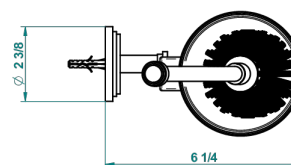

FAUBOURG BLACK PORCELAIN WITH LEVER HANDLES

G2M-4720

Wall mounted toilet brush holder

19865

14/01/2016

CHARACTERISTIC

- Faubourg Black Porcelain with lever handles
- Wall mounted toilet brush holder

AVAILABLE FINITIONS

Black ceram - D30
Blush PVD - H62
Brass color PVD - H49
Brown bronze color PVD - F33
Chrome polished - A02
Chrome polished / gold polished - G02

Gold color PVD - H52
Gold mat - F07
Gold polished - F01
Graphite PVD - H64
Matt Umber PVD - H67
Matt blush PVD - H60

Matt brass color PVD - H50
Matt brown bronze color PVD - F34
Matt chrome (American satin) - C02
Matt gold color PVD - H53
Matt graphite PVD - H65
Matt nickel (American satin) - C01

Matt nickel color PVD - H56
Natural smoked Brass - A13
Nickel antique / Sovereign - H28
Nickel color PVD - H55
Nickel polished - B01
Soft gold - F30

Soft matt gold - F31
Umber PVD - H66