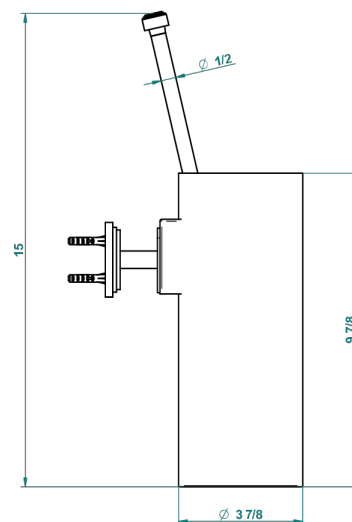

FAUBOURG BLACK PORCELAIN WITH LEVER HANDLES

G2M-4720

Wall mounted toilet brush holder

19865

14/01/2016

CHARACTERISTIC

- Faubourg Black Porcelain with lever handles
- Wall mounted toilet brush holder

AVAILABLE FINITIONS

Black ceram - D30
Blush PVD - H62
Brass color PVD - H49
Brown bronze color PVD - F33
Chrome polished - A02
Chrome polished / gold polished - G02

Gold color PVD - H52
Gold mat - F07
Gold polished - F01
Graphite PVD - H64
Matt Umber PVD - H67
Matt blush PVD - H60

Matt brass color PVD - H50
Matt brown bronze color PVD - F34
Matt chrome (American satin) - C02
Matt gold color PVD - H53
Matt graphite PVD - H65
Matt nickel (American satin) - C01

Matt nickel color PVD - H56
Natural smoked Brass - A13
Nickel antique / Sovereign - H28
Nickel color PVD - H55
Nickel polished - B01
Soft gold - F30

Soft matt gold - F31
Umber PVD - H66