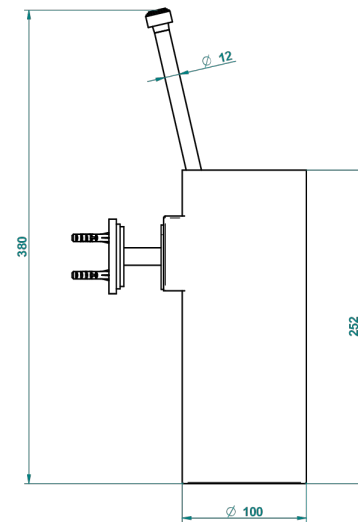

FAUBOURG BLACK PORCELAIN

G2L-4720

Wall mounted toilet brush holder

THG®
PARIS

19865

14/01/2016

CHARACTERISTIC

- Faubourg Black Porcelain
- Wall mounted toilet brush holder

AVAILABLE FINITIONS

Black ceram - D30
Blush PVD - H62
Brass color PVD - H49
Brown bronze color PVD - F33
Chrome polished - A02
Chrome polished / gold polished - G02

Gold color PVD - H52
Gold mat - F07
Gold polished - F01
Graphite PVD - H64
Matt Umber PVD - H67
Matt blush PVD - H60

Matt brass color PVD - H50
Matt brown bronze color PVD - F34
Matt chrome (American satin) - C02
Matt gold color PVD - H53
Matt graphite PVD - H65
Matt nickel (American satin) - C01

Matt nickel color PVD - H56
Natural smoked Brass - A13
Nickel antique / Sovereign - H28
Nickel color PVD - H55
Nickel polished - B01
Soft gold - F30

Soft matt gold - F31
Umber PVD - H66