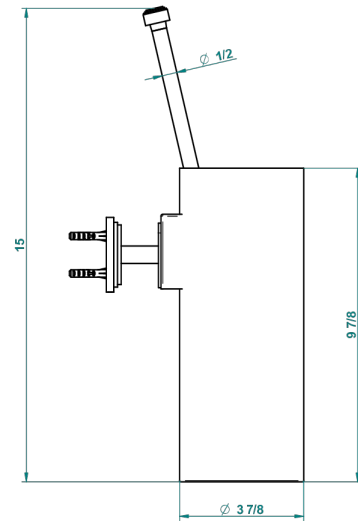

FAUBOURG BLACK PORCELAIN

G2L-4720

Wall mounted toilet brush holder

THG®
PARIS

19865

14/01/2016

CHARACTERISTIC

- Faubourg Black Porcelain
- Wall mounted toilet brush holder

AVAILABLE FINITIONS

Black ceram - D30
Blush PVD - H62
Brass color PVD - H49
Brown bronze color PVD - F33
Chrome polished - A02
Chrome polished / gold polished - G02

Gold color PVD - H52
Gold mat - F07
Gold polished - F01
Graphite PVD - H64
Matt Umber PVD - H67
Matt blush PVD - H60

Matt brass color PVD - H50
Matt brown bronze color PVD - F34
Matt chrome (American satin) - C02
Matt gold color PVD - H53
Matt graphite PVD - H65
Matt nickel (American satin) - C01

Matt nickel color PVD - H56
Natural smoked Brass - A13
Nickel antique / Sovereign - H28
Nickel color PVD - H55
Nickel polished - B01
Soft gold - F30

Soft matt gold - F31
Umber PVD - H66