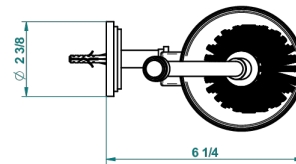

FAUBOURG BLACK PORCELAIN

G2L-4720

Wall mounted toilet brush holder

THG®
PARIS

19865

14/01/2016

CHARACTERISTIC

- Faubourg Black Porcelain
- Wall mounted toilet brush holder

AVAILABLE FINITIONS

Black ceram - D30
Blush PVD - H62
Brass color PVD - H49
Brown bronze color PVD - F33
Chrome polished - A02
Chrome polished / gold polished - G02

Gold color PVD - H52
Gold mat - F07
Gold polished - F01
Graphite PVD - H64
Matt Umber PVD - H67
Matt blush PVD - H60

Matt brass color PVD - H50
Matt brown bronze color PVD - F34
Matt chrome (American satin) - C02
Matt gold color PVD - H53
Matt graphite PVD - H65
Matt nickel (American satin) - C01

Matt nickel color PVD - H56
Natural smoked Brass - A13
Nickel antique / Sovereign - H28
Nickel color PVD - H55
Nickel polished - B01
Soft gold - F30

Soft matt gold - F31
Umber PVD - H66