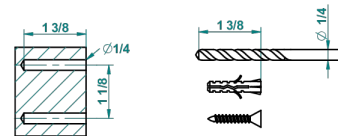

FAUBOURG BLACK PORCELAIN

G2L-4720

Wall mounted toilet brush holder

THG®
PARIS

19865

14/01/2016

CHARACTERISTIC

- Faubourg Black Porcelain
- Wall mounted toilet brush holder

AVAILABLE FINITIONS

Black ceram - D30
Blush PVD - H62
Brass color PVD - H49
Brown bronze color PVD - F33
Chrome polished - A02
Chrome polished / gold polished - G02

Gold color PVD - H52
Gold mat - F07
Gold polished - F01
Graphite PVD - H64
Matt Umber PVD - H67
Matt blush PVD - H60

Matt brass color PVD - H50
Matt brown bronze color PVD - F34
Matt chrome (American satin) - C02
Matt gold color PVD - H53
Matt graphite PVD - H65
Matt nickel (American satin) - C01

Matt nickel color PVD - H56
Natural smoked Brass - A13
Nickel antique / Sovereign - H28
Nickel color PVD - H55
Nickel polished - B01
Soft gold - F30

Soft matt gold - F31
Umber PVD - H66