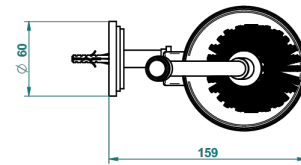

FAUBOURG WHITE PORCELAIN

G2K-4720

Wall mounted toilet brush holder

THG®
PARIS

19865

14/01/2016

CHARACTERISTIC

- Faubourg White Porcelain
- Wall mounted toilet brush holder

AVAILABLE FINITIONS

Black ceram - D30
Blush PVD - H62
Brass color PVD - H49
Brown bronze color PVD - F33
Chrome polished - A02
Chrome polished / gold polished - G02

Gold color PVD - H52
Gold mat - F07
Gold polished - F01
Graphite PVD - H64
Matt Umber PVD - H67
Matt blush PVD - H60

Matt brass color PVD - H50
Matt brown bronze color PVD - F34
Matt chrome (American satin) - C02
Matt gold color PVD - H53
Matt graphite PVD - H65
Matt nickel (American satin) - C01

Matt nickel color PVD - H56
Natural smoked Brass - A13
Nickel antique / Sovereign - H28
Nickel color PVD - H55
Nickel polished - B01
Soft gold - F30

Soft matt gold - F31
Umber PVD - H66