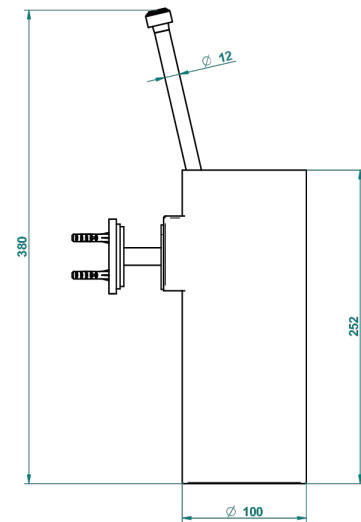

FAUBOURG WHITE PORCELAIN

G2K-4720

Wall mounted toilet brush holder

THG®
PARIS

19865

14/01/2016

CHARACTERISTIC

- Faubourg White Porcelain
- Wall mounted toilet brush holder

AVAILABLE FINITIONS

Black ceram - D30
Blush PVD - H62
Brass color PVD - H49
Brown bronze color PVD - F33
Chrome polished - A02
Chrome polished / gold polished - G02

Gold color PVD - H52
Gold mat - F07
Gold polished - F01
Graphite PVD - H64
Matt Umber PVD - H67
Matt blush PVD - H60

Matt brass color PVD - H50
Matt brown bronze color PVD - F34
Matt chrome (American satin) - C02
Matt gold color PVD - H53
Matt graphite PVD - H65
Matt nickel (American satin) - C01

Matt nickel color PVD - H56
Natural smoked Brass - A13
Nickel antique / Sovereign - H28
Nickel color PVD - H55
Nickel polished - B01
Soft gold - F30

Soft matt gold - F31
Umber PVD - H66