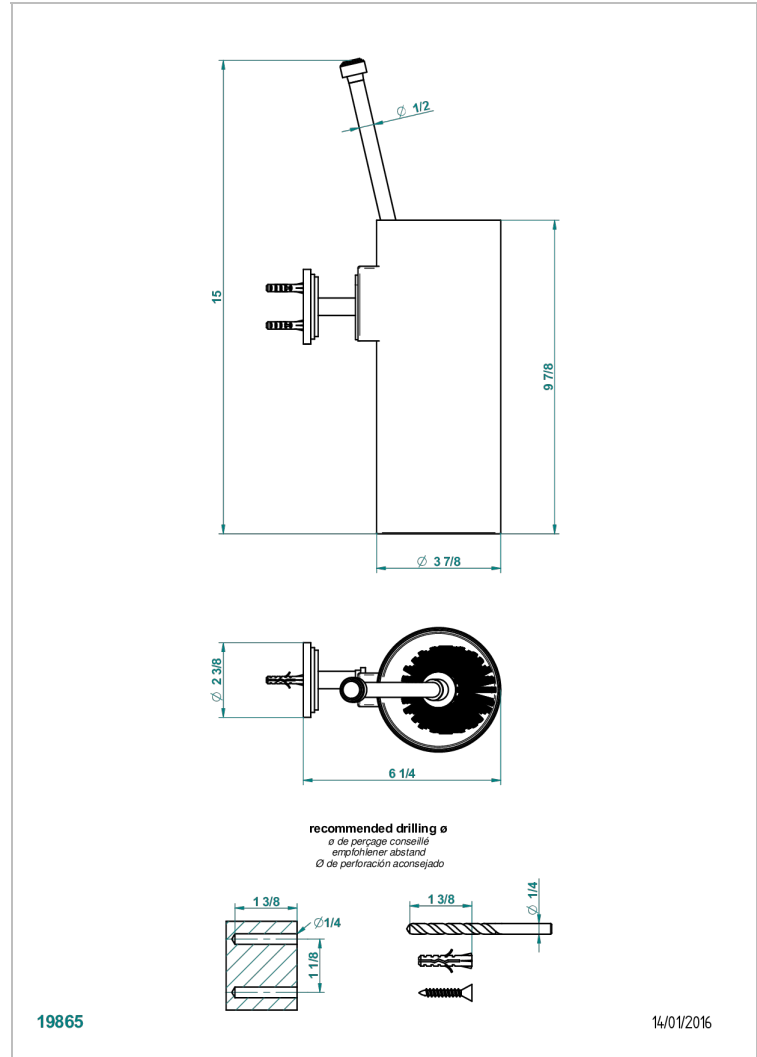

FAUBOURG WHITE PORCELAIN

G2K-4720

Wall mounted toilet brush holder

CHARACTERISTIC

- Faubourg White Porcelain
- Wall mounted toilet brush holder

AVAILABLE FINITIONS

Black ceram - D30
Blush PVD - H62
Brass color PVD - H49
Brown bronze color PVD - F33
Chrome polished - A02
Chrome polished / gold polished - G02