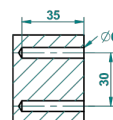

FAUBOURG WHITE PORCELAIN WITH LEVER HANDLES

G2J-4720

Wall mounted toilet brush holder

19865

14/01/2016

CHARACTERISTIC

- Faubourg White Porcelain with lever handles
- Wall mounted toilet brush holder

AVAILABLE FINITIONS

Black ceram - D30
Blush PVD - H62
Brass color PVD - H49
Brown bronze color PVD - F33
Chrome polished - A02
Chrome polished / gold polished - G02

Gold color PVD - H52
Gold mat - F07
Gold polished - F01
Graphite PVD - H64
Matt Umber PVD - H67
Matt blush PVD - H60

Matt brass color PVD - H50
Matt brown bronze color PVD - F34
Matt chrome (American satin) - C02
Matt gold color PVD - H53
Matt graphite PVD - H65
Matt nickel (American satin) - C01

Matt nickel color PVD - H56
Natural smoked Brass - A13
Nickel antique / Sovereign - H28
Nickel color PVD - H55
Nickel polished - B01
Soft gold - F30

Soft matt gold - F31
Umber PVD - H66