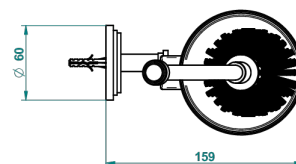

FAUBOURG WHITE PORCELAIN WITH LEVER HANDLES

G2J-4720

Wall mounted toilet brush holder

19865

14/01/2016

CHARACTERISTIC

- Faubourg White Porcelain with lever handles
- Wall mounted toilet brush holder

AVAILABLE FINITIONS

Black ceram - D30
Blush PVD - H62
Brass color PVD - H49
Brown bronze color PVD - F33
Chrome polished - A02
Chrome polished / gold polished - G02

Gold color PVD - H52
Gold mat - F07
Gold polished - F01
Graphite PVD - H64
Matt Umber PVD - H67
Matt blush PVD - H60

Matt brass color PVD - H50
Matt brown bronze color PVD - F34
Matt chrome (American satin) - C02
Matt gold color PVD - H53
Matt graphite PVD - H65
Matt nickel (American satin) - C01

Matt nickel color PVD - H56
Natural smoked Brass - A13
Nickel antique / Sovereign - H28
Nickel color PVD - H55
Nickel polished - B01
Soft gold - F30

Soft matt gold - F31
Umber PVD - H66