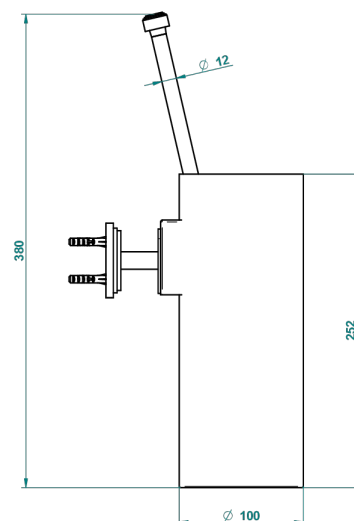

FAUBOURG WHITE PORCELAIN WITH LEVER HANDLES

G2J-4720

Wall mounted toilet brush holder

19865

14/01/2016

CHARACTERISTIC

- Faubourg White Porcelain with lever handles
- Wall mounted toilet brush holder

AVAILABLE FINITIONS

Black ceram - D30
Blush PVD - H62
Brass color PVD - H49
Brown bronze color PVD - F33
Chrome polished - A02
Chrome polished / gold polished - G02

Gold color PVD - H52
Gold mat - F07
Gold polished - F01
Graphite PVD - H64
Matt Umber PVD - H67
Matt blush PVD - H60

Matt brass color PVD - H50
Matt brown bronze color PVD - F34
Matt chrome (American satin) - C02
Matt gold color PVD - H53
Matt graphite PVD - H65
Matt nickel (American satin) - C01

Matt nickel color PVD - H56
Natural smoked Brass - A13
Nickel antique / Sovereign - H28
Nickel color PVD - H55
Nickel polished - B01
Soft gold - F30

Soft matt gold - F31
Umber PVD - H66