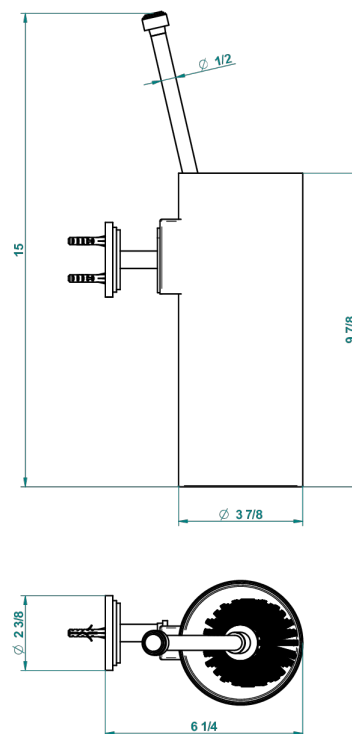

FAUBOURG WHITE PORCELAIN WITH LEVER HANDLES

G2J-4720

Wall mounted toilet brush holder

19865

14/01/2016

CHARACTERISTIC

- Faubourg White Porcelain with lever handles
- Wall mounted toilet brush holder

AVAILABLE FINITIONS

Black ceram - D30
Blush PVD - H62
Brass color PVD - H49
Brown bronze color PVD - F33
Chrome polished - A02
Chrome polished / gold polished - G02

Gold color PVD - H52
Gold mat - F07
Gold polished - F01
Graphite PVD - H64
Matt Umber PVD - H67
Matt blush PVD - H60

Matt brass color PVD - H50
Matt brown bronze color PVD - F34
Matt chrome (American satin) - C02
Matt gold color PVD - H53
Matt graphite PVD - H65
Matt nickel (American satin) - C01

Matt nickel color PVD - H56
Natural smoked Brass - A13
Nickel antique / Sovereign - H28
Nickel color PVD - H55
Nickel polished - B01
Soft gold - F30

Soft matt gold - F31
Umber PVD - H66