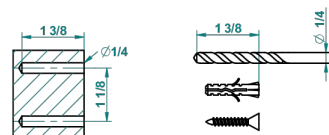

FAUBOURG WHITE PORCELAIN WITH LEVER HANDLES

G2J-4720

Wall mounted toilet brush holder

19865

14/01/2016

CHARACTERISTIC

- Faubourg White Porcelain with lever handles
- Wall mounted toilet brush holder

AVAILABLE FINITIONS

Black ceram - D30
Blush PVD - H62
Brass color PVD - H49
Brown bronze color PVD - F33
Chrome polished - A02
Chrome polished / gold polished - G02

Gold color PVD - H52
Gold mat - F07
Gold polished - F01
Graphite PVD - H64
Matt Umber PVD - H67
Matt blush PVD - H60

Matt brass color PVD - H50
Matt brown bronze color PVD - F34
Matt chrome (American satin) - C02
Matt gold color PVD - H53
Matt graphite PVD - H65
Matt nickel (American satin) - C01

Matt nickel color PVD - H56
Natural smoked Brass - A13
Nickel antique / Sovereign - H28
Nickel color PVD - H55
Nickel polished - B01
Soft gold - F30

Soft matt gold - F31
Umber PVD - H66