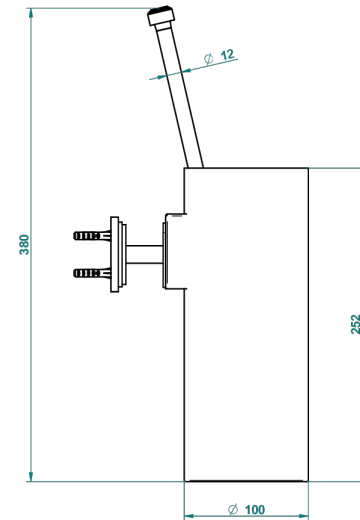

LE 9 NERO MARQUINA

G2I-4720

Wall mounted toilet brush holder

THG®
PARIS

19865

14/01/2016

CHARACTERISTIC

- Le 9 Nero Marquina
- Wall mounted toilet brush holder

AVAILABLE FINITIONS

Black ceram - D30
Blush PVD - H62
Brass color PVD - H49
Brown bronze color PVD - F33
Chrome polished - A02
Chrome polished / gold polished - G02

Gold color PVD - H52
Gold mat - F07
Gold polished - F01
Graphite PVD - H64
Matt Umber PVD - H67
Matt blush PVD - H60

Matt brass color PVD - H50
Matt brown bronze color PVD - F34
Matt chrome (American satin) - C02
Matt gold color PVD - H53
Matt graphite PVD - H65
Matt nickel (American satin) - C01

Matt nickel color PVD - H56
Natural smoked Brass - A13
Nickel antique / Sovereign - H28
Nickel color PVD - H55
Nickel polished - B01
Soft gold - F30

Soft matt gold - F31
Umber PVD - H66