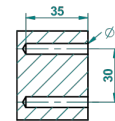

LE 9 NERO MARQUINA

G2I-4720

Wall mounted toilet brush holder

THG®
PARIS

19865

14/01/2016

CHARACTERISTIC

- Le 9 Nero Marquina
- Wall mounted toilet brush holder

AVAILABLE FINITIONS

Black ceram - D30
Blush PVD - H62
Brass color PVD - H49
Brown bronze color PVD - F33
Chrome polished - A02
Chrome polished / gold polished - G02

Gold color PVD - H52
Gold mat - F07
Gold polished - F01
Graphite PVD - H64
Matt Umber PVD - H67
Matt blush PVD - H60

Matt brass color PVD - H50
Matt brown bronze color PVD - F34
Matt chrome (American satin) - C02
Matt gold color PVD - H53
Matt graphite PVD - H65
Matt nickel (American satin) - C01

Matt nickel color PVD - H56
Natural smoked Brass - A13
Nickel antique / Sovereign - H28
Nickel color PVD - H55
Nickel polished - B01
Soft gold - F30

Soft matt gold - F31
Umber PVD - H66