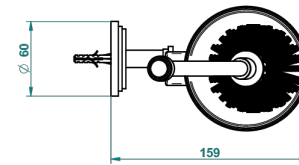

LE 9 NERO MARQUINA

G2I-4720

Wall mounted toilet brush holder

THG®
PARIS

19865

14/01/2016

CHARACTERISTIC

- Le 9 Nero Marquina
- Wall mounted toilet brush holder

AVAILABLE FINITIONS

Black ceram - D30
Blush PVD - H62
Brass color PVD - H49
Brown bronze color PVD - F33
Chrome polished - A02
Chrome polished / gold polished - G02

Gold color PVD - H52
Gold mat - F07
Gold polished - F01
Graphite PVD - H64
Matt Umber PVD - H67
Matt blush PVD - H60

Matt brass color PVD - H50
Matt brown bronze color PVD - F34
Matt chrome (American satin) - C02
Matt gold color PVD - H53
Matt graphite PVD - H65
Matt nickel (American satin) - C01

Matt nickel color PVD - H56
Natural smoked Brass - A13
Nickel antique / Sovereign - H28
Nickel color PVD - H55
Nickel polished - B01
Soft gold - F30

Soft matt gold - F31
Umber PVD - H66