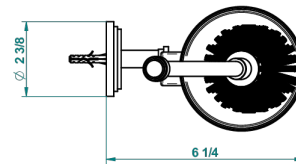

LE 9 NERO MARQUINA

G2I-4720

Wall mounted toilet brush holder

THG®
PARIS

19865

14/01/2016

CHARACTERISTIC

- Le 9 Nero Marquina
- Wall mounted toilet brush holder

AVAILABLE FINITIONS

Black ceram - D30
Blush PVD - H62
Brass color PVD - H49
Brown bronze color PVD - F33
Chrome polished - A02
Chrome polished / gold polished - G02

Gold color PVD - H52
Gold mat - F07
Gold polished - F01
Graphite PVD - H64
Matt Umber PVD - H67
Matt blush PVD - H60

Matt brass color PVD - H50
Matt brown bronze color PVD - F34
Matt chrome (American satin) - C02
Matt gold color PVD - H53
Matt graphite PVD - H65
Matt nickel (American satin) - C01

Matt nickel color PVD - H56
Natural smoked Brass - A13
Nickel antique / Sovereign - H28
Nickel color PVD - H55
Nickel polished - B01
Soft gold - F30

Soft matt gold - F31
Umber PVD - H66