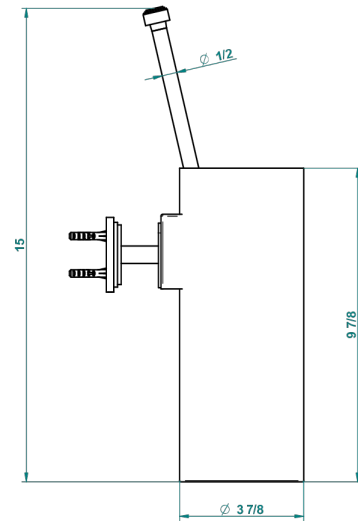

LE 9 NERO MARQUINA

G2I-4720

Wall mounted toilet brush holder

THG®
PARIS

19865

14/01/2016

CHARACTERISTIC

- Le 9 Nero Marquina
- Wall mounted toilet brush holder

AVAILABLE FINITIONS

Black ceram - D30
Blush PVD - H62
Brass color PVD - H49
Brown bronze color PVD - F33
Chrome polished - A02
Chrome polished / gold polished - G02

Gold color PVD - H52
Gold mat - F07
Gold polished - F01
Graphite PVD - H64
Matt Umber PVD - H67
Matt blush PVD - H60

Matt brass color PVD - H50
Matt brown bronze color PVD - F34
Matt chrome (American satin) - C02
Matt gold color PVD - H53
Matt graphite PVD - H65
Matt nickel (American satin) - C01

Matt nickel color PVD - H56
Natural smoked Brass - A13
Nickel antique / Sovereign - H28
Nickel color PVD - H55
Nickel polished - B01
Soft gold - F30

Soft matt gold - F31
Umber PVD - H66