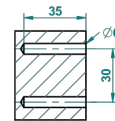

LE 9 HOWLITE

G2H-4720

Wall mounted toilet brush holder

THG®
PARIS

19865

14/01/2016

CHARACTERISTIC

- Le 9 Howlite
- Wall mounted toilet brush holder

AVAILABLE FINITIONS

Black ceram - D30
Blush PVD - H62
Brass color PVD - H49
Brown bronze color PVD - F33
Chrome polished - A02
Chrome polished / gold polished - G02

Gold color PVD - H52
Gold mat - F07
Gold polished - F01
Graphite PVD - H64
Matt Umber PVD - H67
Matt blush PVD - H60

Matt brass color PVD - H50
Matt brown bronze color PVD - F34
Matt chrome (American satin) - C02
Matt gold color PVD - H53
Matt graphite PVD - H65
Matt nickel (American satin) - C01

Matt nickel color PVD - H56
Natural smoked Brass - A13
Nickel antique / Sovereign - H28
Nickel color PVD - H55
Nickel polished - B01
Soft gold - F30

Soft matt gold - F31
Umber PVD - H66