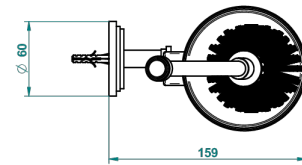

LE 9 HOWLITE

G2H-4720

Wall mounted toilet brush holder

THG®
PARIS

19865

14/01/2016

CHARACTERISTIC

- Le 9 Howlite
- Wall mounted toilet brush holder

AVAILABLE FINITIONS

Black ceram - D30
Blush PVD - H62
Brass color PVD - H49
Brown bronze color PVD - F33
Chrome polished - A02
Chrome polished / gold polished - G02

Gold color PVD - H52
Gold mat - F07
Gold polished - F01
Graphite PVD - H64
Matt Umber PVD - H67
Matt blush PVD - H60

Matt brass color PVD - H50
Matt brown bronze color PVD - F34
Matt chrome (American satin) - C02
Matt gold color PVD - H53
Matt graphite PVD - H65
Matt nickel (American satin) - C01

Matt nickel color PVD - H56
Natural smoked Brass - A13
Nickel antique / Sovereign - H28
Nickel color PVD - H55
Nickel polished - B01
Soft gold - F30

Soft matt gold - F31
Umber PVD - H66