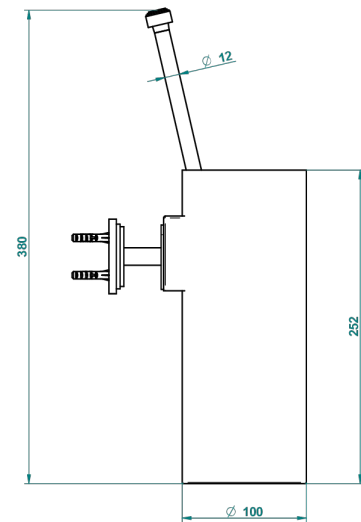

LE 9 HOWLITE

G2H-4720

Wall mounted toilet brush holder

THG®
PARIS

19865

14/01/2016

CHARACTERISTIC

- Le 9 Howlite
- Wall mounted toilet brush holder

AVAILABLE FINITIONS

Black ceram - D30
Blush PVD - H62
Brass color PVD - H49
Brown bronze color PVD - F33
Chrome polished - A02
Chrome polished / gold polished - G02

Gold color PVD - H52
Gold mat - F07
Gold polished - F01
Graphite PVD - H64
Matt Umber PVD - H67
Matt blush PVD - H60

Matt brass color PVD - H50
Matt brown bronze color PVD - F34
Matt chrome (American satin) - C02
Matt gold color PVD - H53
Matt graphite PVD - H65
Matt nickel (American satin) - C01

Matt nickel color PVD - H56
Natural smoked Brass - A13
Nickel antique / Sovereign - H28
Nickel color PVD - H55
Nickel polished - B01
Soft gold - F30

Soft matt gold - F31
Umber PVD - H66