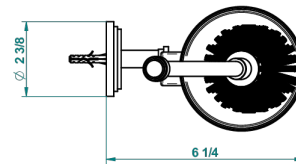

LE 9 HOWLITE

G2H-4720

Wall mounted toilet brush holder

19865

14/01/2016

CHARACTERISTIC

- Le 9 Howlite
- Wall mounted toilet brush holder

AVAILABLE FINITIONS

Black ceram - D30
Blush PVD - H62
Brass color PVD - H49
Brown bronze color PVD - F33
Chrome polished - A02
Chrome polished / gold polished - G02

Gold color PVD - H52
Gold mat - F07
Gold polished - F01
Graphite PVD - H64
Matt Umber PVD - H67
Matt blush PVD - H60

Matt brass color PVD - H50
Matt brown bronze color PVD - F34
Matt chrome (American satin) - C02
Matt gold color PVD - H53
Matt graphite PVD - H65
Matt nickel (American satin) - C01

Matt nickel color PVD - H56
Natural smoked Brass - A13
Nickel antique / Sovereign - H28
Nickel color PVD - H55
Nickel polished - B01
Soft gold - F30

Soft matt gold - F31
Umber PVD - H66