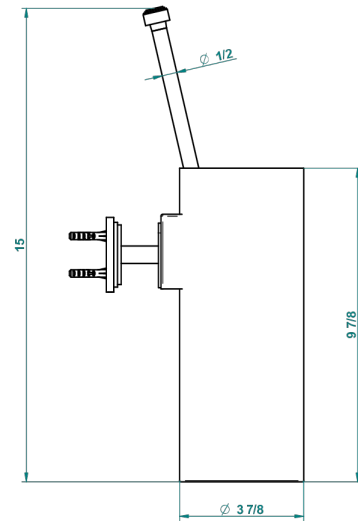

LE 9 HOWLITE

G2H-4720

Wall mounted toilet brush holder

19865

14/01/2016

CHARACTERISTIC

- Le 9 Howlite
- Wall mounted toilet brush holder

AVAILABLE FINITIONS

Black ceram - D30
Blush PVD - H62
Brass color PVD - H49
Brown bronze color PVD - F33
Chrome polished - A02
Chrome polished / gold polished - G02

Gold color PVD - H52
Gold mat - F07
Gold polished - F01
Graphite PVD - H64
Matt Umber PVD - H67
Matt blush PVD - H60

Matt brass color PVD - H50
Matt brown bronze color PVD - F34
Matt chrome (American satin) - C02
Matt gold color PVD - H53
Matt graphite PVD - H65
Matt nickel (American satin) - C01

Matt nickel color PVD - H56
Natural smoked Brass - A13
Nickel antique / Sovereign - H28
Nickel color PVD - H55
Nickel polished - B01
Soft gold - F30

Soft matt gold - F31
Umber PVD - H66