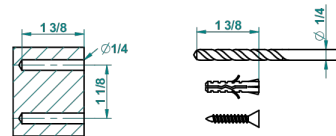

LE 9 HOWLITE

G2H-4720

Wall mounted toilet brush holder

19865

14/01/2016

CHARACTERISTIC

- Le 9 Howlite
- Wall mounted toilet brush holder

AVAILABLE FINITIONS

Black ceram - D30
Blush PVD - H62
Brass color PVD - H49
Brown bronze color PVD - F33
Chrome polished - A02
Chrome polished / gold polished - G02

Gold color PVD - H52
Gold mat - F07
Gold polished - F01
Graphite PVD - H64
Matt Umber PVD - H67
Matt blush PVD - H60

Matt brass color PVD - H50
Matt brown bronze color PVD - F34
Matt chrome (American satin) - C02
Matt gold color PVD - H53
Matt graphite PVD - H65
Matt nickel (American satin) - C01

Matt nickel color PVD - H56
Natural smoked Brass - A13
Nickel antique / Sovereign - H28
Nickel color PVD - H55
Nickel polished - B01
Soft gold - F30

Soft matt gold - F31
Umber PVD - H66