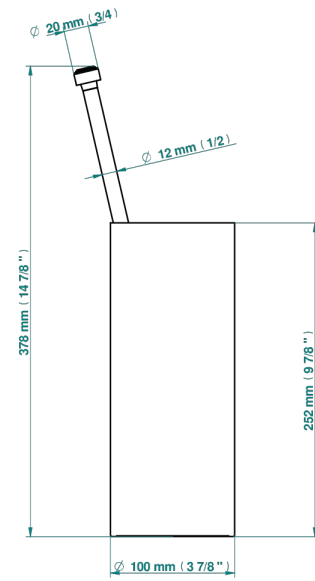

NEW PARADISE

U5P-4700

Free standing toilet brush holder

THG[®]
PARIS

19864

04/01/2023

CHARACTERISTIC

- New Paradise
- Free standing toilet brush holder