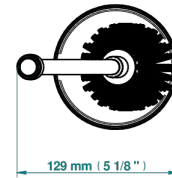

NEW PARADISE

U5P-4700

Free standing toilet brush holder

THG[®]
PARIS

19864

04/01/2023

CHARACTERISTIC

- New Paradise
- Free standing toilet brush holder