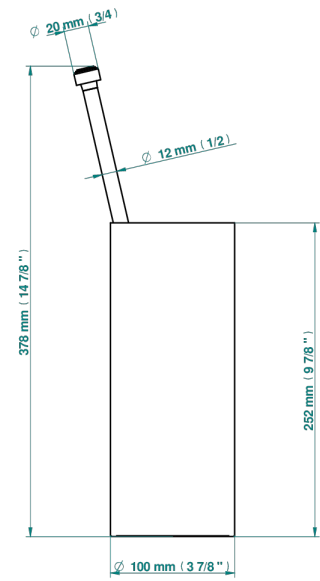

NEW ISLAND

U5N-4700

Free standing toilet brush holder

THG[®]
PARIS

19864

04/01/2023

CHARACTERISTIC

- New Island
- Free standing toilet brush holder