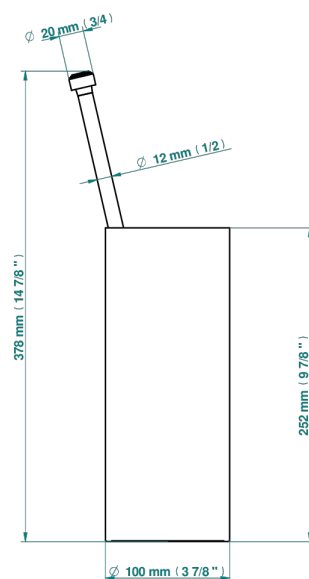

INFINI WHITE PORCELAIN WITH GOLD DECOR

U2F-4700

Free standing toilet brush holder

THG[®]
PARIS

19864

04/01/2023

CHARACTERISTIC

- Infini White Porcelain with Gold decor
- Free standing toilet brush holder