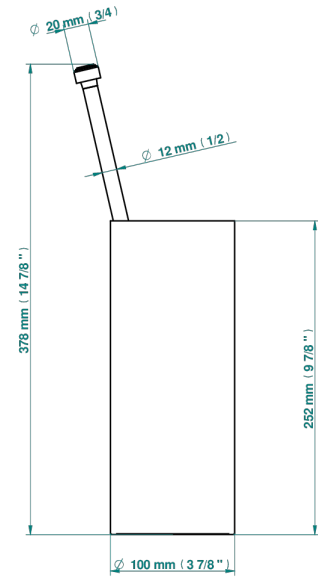

INFINI WHITE PORCELAIN WITH PLATINUM DECOR

U2E-4700

Free standing toilet brush holder

THG[®]
PARIS

19864

04/01/2023

CHARACTERISTIC

- Infini White Porcelain with Platinum decor
- Free standing toilet brush holder