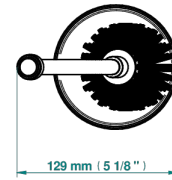

INFINI WHITE PORCELAIN WITH PLATINUM DECOR

U2E-4700

Free standing toilet brush holder

THG[®]
PARIS

19864

04/01/2023

CHARACTERISTIC

- Infini White Porcelain with Platinum decor
- Free standing toilet brush holder