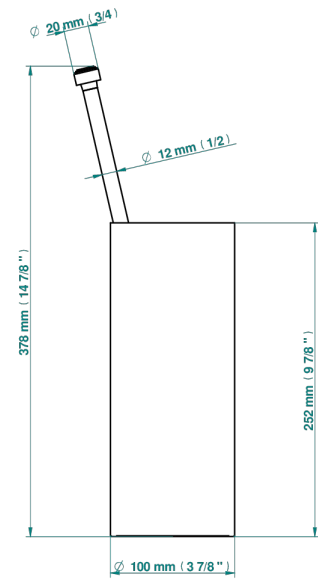

INFINI WHITE PORCELAIN

U2D-4700

Free standing toilet brush holder

THG®
PARIS

19864

04/01/2023

CHARACTERISTIC

- Infini White Porcelain
- Free standing toilet brush holder

AVAILABLE FINITIONS

Black ceram - D30
Blush PVD - H62
Brass color PVD - H49
Brown bronze color PVD - F33
Chrome polished - A02
Copper antique matt, coated - H07

Gold color PVD - H52
Gold mat - F07
Gold polished - F01
Graphite PVD - H64
Light coated bronze - D01
Matt Umber PVD - H67

Matt blush PVD - H60
Matt brass color PVD - H50
Matt brown bronze color PVD - F34
Matt chrome (American satin) - C02
Matt gold color PVD - H53
Matt graphite PVD - H65

Matt nickel (American satin) - C01
Matt nickel color PVD - H56
Nickel antique / Sovereign - H28
Nickel color PVD - H55
Nickel polished - B01
Soft gold - F30

Soft matt gold - F31
Umber PVD - H66