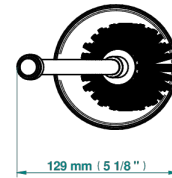

# INFINI WHITE PORCELAIN

U2D-4700

Free standing toilet brush holder

THG<sup>®</sup>  
PARIS

19864

04/01/2023