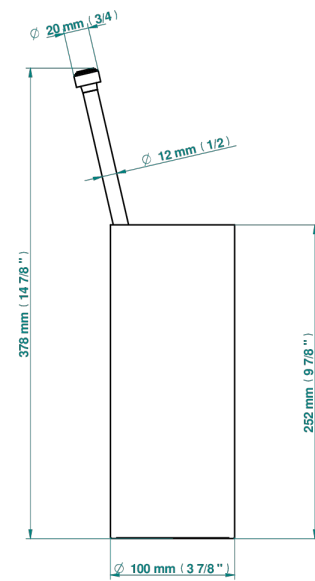

# BONDI WITH LEVER HANDLES

G7G-4700

Free standing toilet brush holder

THG<sup>®</sup>  
PARIS

19864

04/01/2023

## CHARACTERISTIC

- Bondi with lever handles
- Free standing toilet brush holder