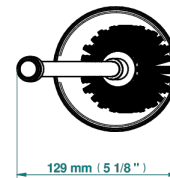

BONDI WITH LEVER HANDLES

G7G-4700

Free standing toilet brush holder

THG®
PARIS

19864

04/01/2023

CHARACTERISTIC

- Bondi with lever handles
- Free standing toilet brush holder

AVAILABLE FINITIONS

Black ceram - D30
Blush PVD - H62
Brass color PVD - H49
Brown bronze color PVD - F33
Chrome polished - A02
Chrome polished / gold polished - G02

Gold color PVD - H52
Gold mat - F07
Gold polished - F01
Graphite PVD - H64
Light coated bronze - D01
Matt Umber PVD - H67

Matt blush PVD - H60
Matt brass color PVD - H50
Matt brown bronze color PVD - F34
Matt chrome (American satin) - C02
Matt gold color PVD - H53
Matt graphite PVD - H65

Matt nickel (American satin) - C01
Matt nickel color PVD - H56
Natural smoked Brass - A13
Nickel antique / Sovereign - H28
Nickel color PVD - H55
Nickel polished - B01

Soft gold - F30
Soft matt gold - F31
Umber PVD - H66