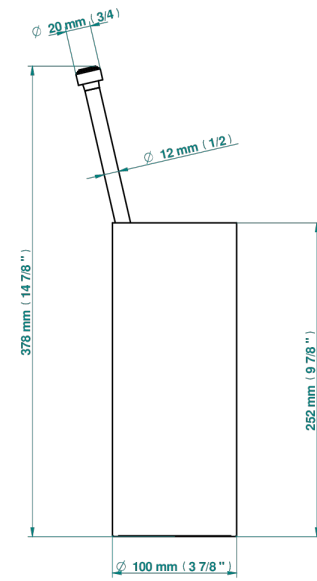

BONDI WITH LEVER

G7G-4700

Free-standing WC brush and holder, all metal

THG[®]
PARIS

19864

04/01/2023

CHARACTERISTIC

- Bondi with lever
- Free-standing WC brush and holder, all metal