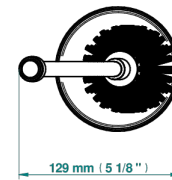

BONDI WITH LEVER

G7G-4700

Free-standing WC brush and holder, all metal

THG[®]
PARIS

19864

04/01/2023

CHARACTERISTIC

- Bondi with lever
- Free-standing WC brush and holder, all metal