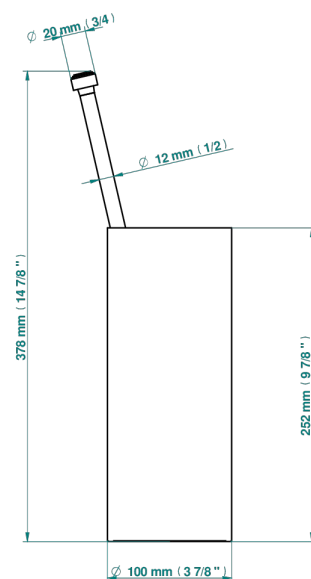

FAUBOURG METAL WITH LEVER HANDLES

G2U-4700

Free standing toilet brush holder

THG[®]
PARIS

19864

04/01/2023

CHARACTERISTIC

- Faubourg Metal with lever handles
- Free standing toilet brush holder