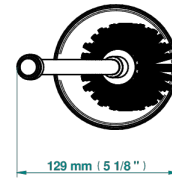

FRIVOLE WITH LEVER HANDLES

G2S-4700

Free standing toilet brush holder

THG[®]
PARIS

19864

04/01/2023

CHARACTERISTIC

- Frivole with lever handles
- Free standing toilet brush holder