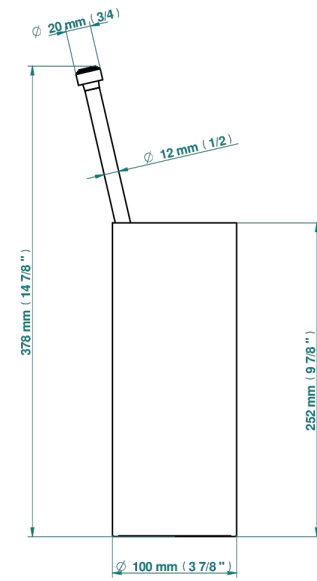

FRIVOLE WITH LEVER HANDLES

G2S-4700

Free standing toilet brush holder

THG[®]
PARIS

19864

04/01/2023

CHARACTERISTIC

- Frivole with lever handles
- Free standing toilet brush holder