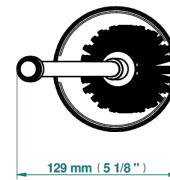

FROUFROU WITH LEVER HANDLES

G2P-4700

Free standing toilet brush holder

THG[®]
PARIS

19864

04/01/2023

CHARACTERISTIC

- Froufrou with lever handles
- Free standing toilet brush holder