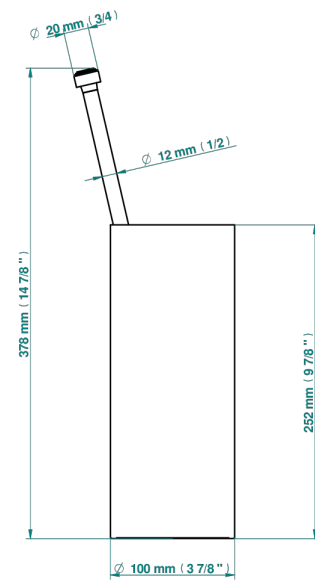

FROUFROU WITH LEVER HANDLES

G2P-4700

Free standing toilet brush holder

THG[®]
PARIS

19864

04/01/2023

CHARACTERISTIC

- Froufrou with lever handles
- Free standing toilet brush holder