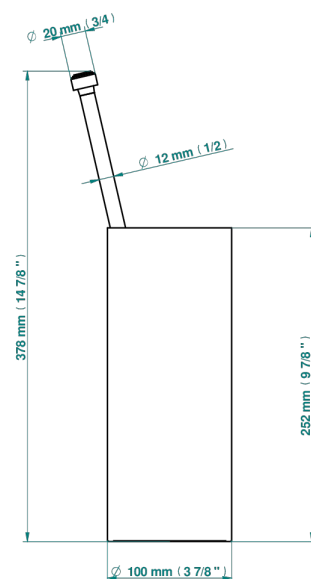

# FAUBOURG BLACK PORCELAIN WITH LEVER HANDLES

G2M-4700

Free standing toilet brush holder

19864

04/01/2023